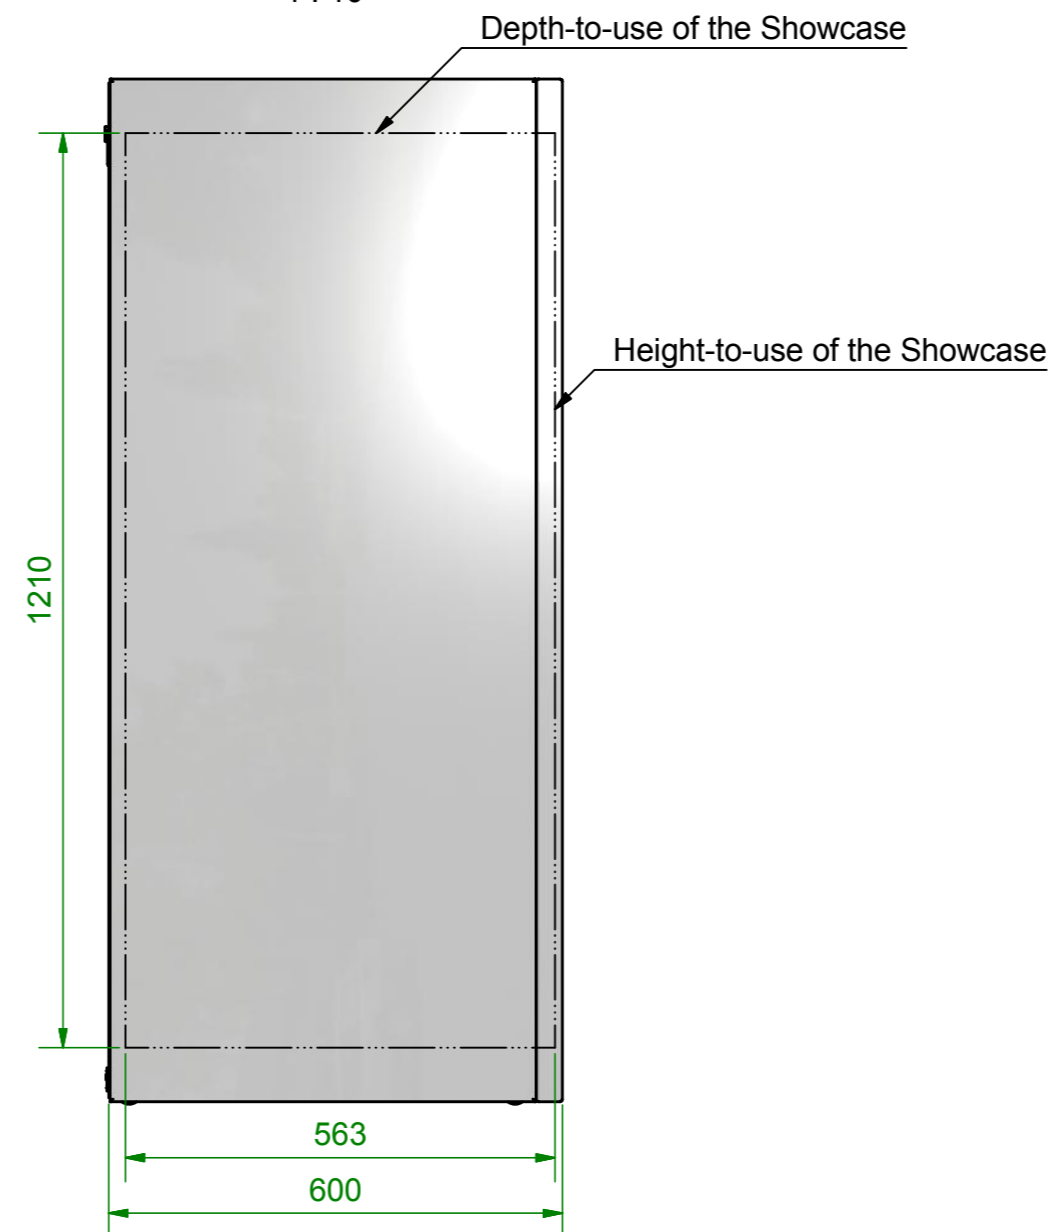

Bottom View
1 : 10

Righthand View
1 : 10

Front View
1 : 10

Lefthand View
1 : 10

Back View
1 : 10

Top View
1 : 10

Isometric View
1 : 20

item	designation
1	PEM C14 (Power Input)
2	USB
3	HDMI 1
4	HDMI 2
5	VGA
6	Audio Out
7	USB Touch
8	Control Keys

size (inch): 55"	product / model: HYPEBOX/HBT55 P	MMT			
drawing no.: HYPEBOX HBT55 P G5S	version: revision: V1.0			constructed by: D. Lange	drawn by: D. Lange
The copying, distribution and utilization of this document as well as the communication of its contents to others without expressed authorization is prohibited. Offenders will be held liable for the payment of damages. All rights reserved in the event of the grant of a patent, utility model or ornamental design registration. (DIN 34)		constructed on: 13.10.2014	drawn on: 20.10.2014	checked on: 23.10.2014	www.mmt.io
measures without tolerances: machined: DIN ISO 2768 - m non-machined: DIN ISO 2768 - K thermal cut: DIN EN ISO 9013 - 1 welded: DIN EN ISO 13920 - B		weight: 50 kg	scale: 1 : 5	format: A2	sheet: 1 / 1