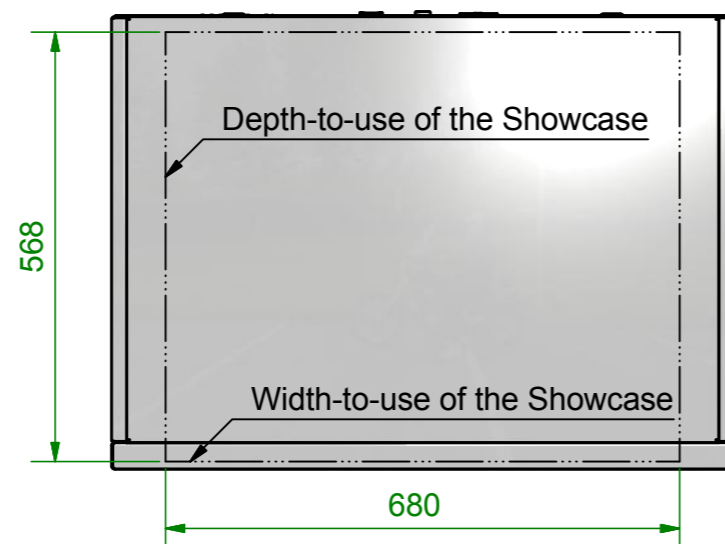

Bottom View
1 : 10

Righthand View
1 : 10

Front View
1 : 10

Lefthand View
1 : 10

Back View
1 : 10

Top View
1 : 10

Isometric View
1 : 20

item	designation
1	PEM C14 (Power Input)
2	USB
3	HDMI 1
4	HDMI 2
5	VGA
6	Audio Out
7	USB Touch
8	Control Keys

size (inch): 55"	product / model: HYPEBOX/HBT55 P	MMT			
drawing no.: HYPEBOX HBT55 P G5S	version: revision: V1.0			constructed by: D. Lange	drawn by: D. Lange
The copying, distribution and utilization of this document as well as the communication of its contents to others without expressed authorization is prohibited. Offenders will be held liable for the payment of damages. All rights reserved in the event of the grant of a patent, utility model or ornamental design registration. (DIN 34)		constructed on: 13.10.2014	drawn on: 20.10.2014	checked on: 23.10.2014	www.mmt.io
measures without tolerances: machined: DIN ISO 2768 - m non-machined: DIN ISO 2768 - K thermal cut: DIN EN ISO 9013 - 1 welded: DIN EN ISO 13920 - B		weight: 50 kg	scale: 1 : 5	format: A2	sheet: 1 / 1