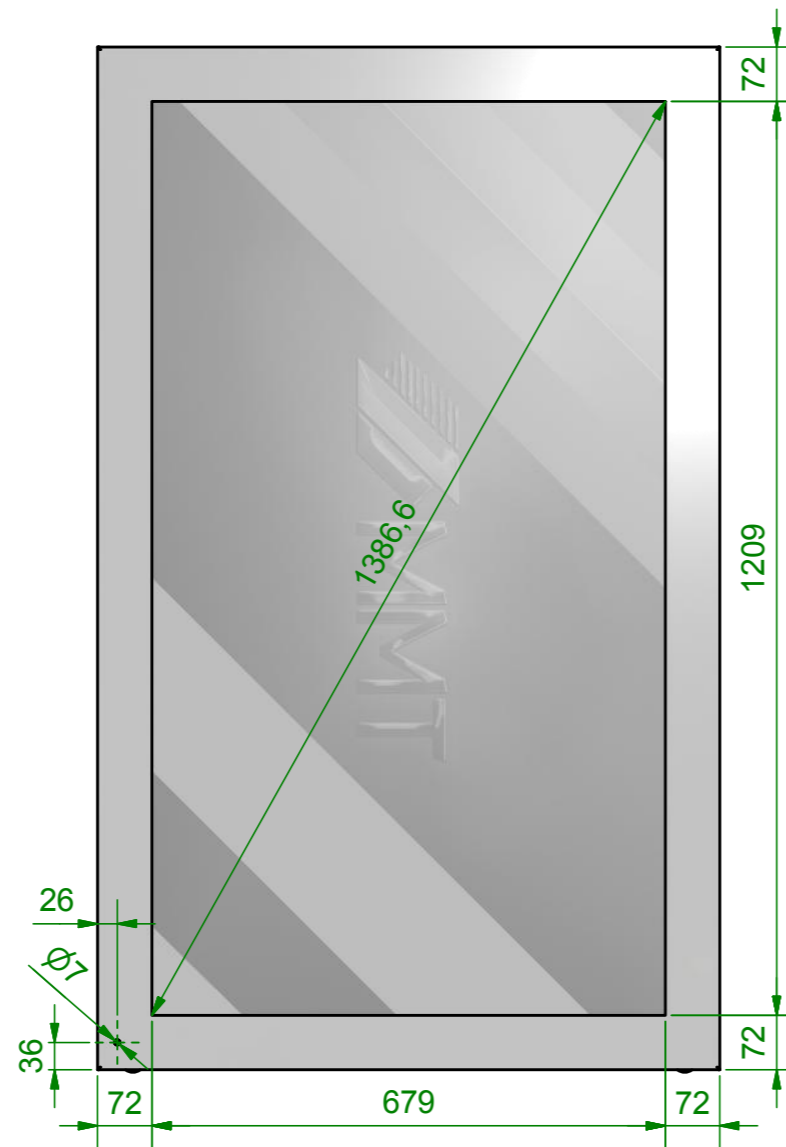

Bottom View
1 : 10

Righthand View
1 : 10

Front View
1 : 10

Lefthand View
1 : 10

Back View
1 : 10

Top View
1 : 10

Isometric View
1 : 20

item	designation
1	PEM C14 (Power Input)
2	USB
3	HDMI 1
4	HDMI 2
5	VGA
6	Audio Out
7	USB Touch
8	Control Keys

size (inch): 55"	product / model: HYPEBOX/HBT55 P	MMT			
drawing no.: HYPEBOX HBT55 P G5S	version: revision: V1.0			constructed by: D. Lange	drawn by: D. Lange
The copying, distribution and utilization of this document as well as the communication of its contents to others without expressed authorization is prohibited. Offenders will be held liable for the payment of damages. All rights reserved in the event of the grant of a patent, utility model or ornamental design registration. (DIN 34)		constructed on: 13.10.2014	drawn on: 20.10.2014	checked on: 23.10.2014	www.mmt.io
measures without tolerances: machined: DIN ISO 2768 - m non-machined: DIN ISO 2768 - K thermal cut: DIN EN ISO 9013 - 1 welded: DIN EN ISO 13920 - B		weight: 50 kg	scale: 1 : 5	format: A2	sheet: 1 / 1