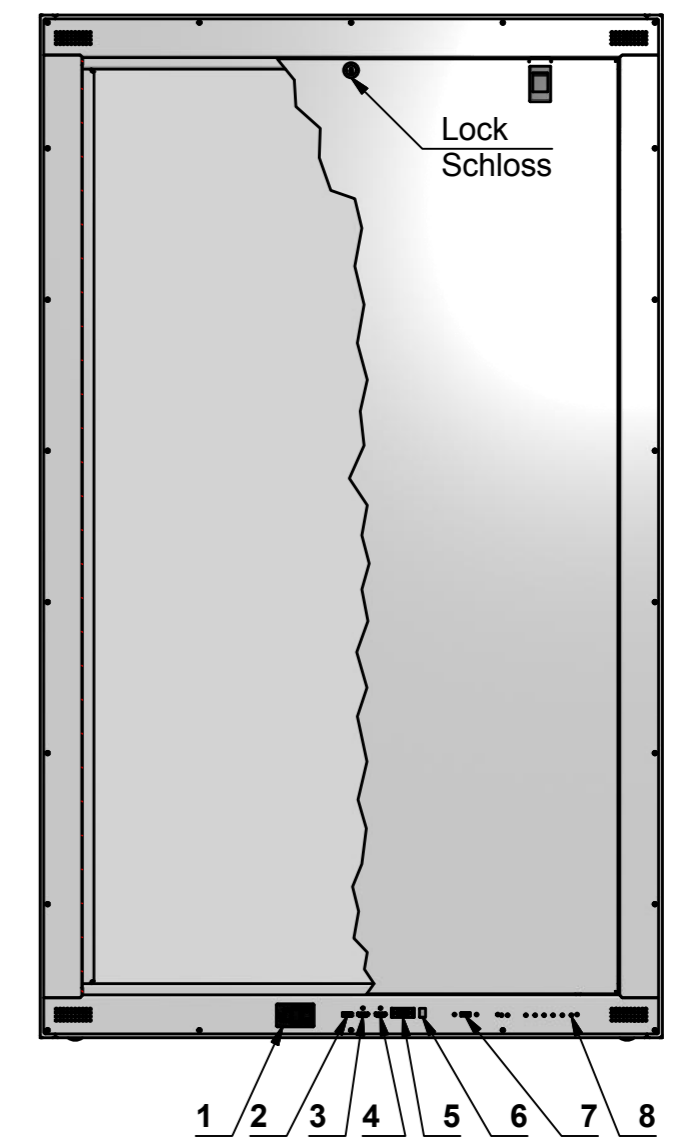

Bottom View
1 : 10

Righthand View
1 : 10

Front View
1 : 10

Lefthand View
1 : 10

Back View
1 : 10

Top View
1 : 10

Isometric View
1 : 20

item	designation
1	PEM C14 (Power Input)
2	USB
3	HDMI 1
4	HDMI 2
5	VGA
6	Audio Out
7	USB Touch
8	Control Keys

size (inch): 55"	product / model: HYPEBOX/HBT55 P	MMT			
drawing no.: HYPEBOX HBT55 P G5S	version: revision: V1.0			constructed by: D. Lange	drawn by: D. Lange
The copying, distribution and utilization of this document as well as the communication of its contents to others without expressed authorization is prohibited. Offenders will be held liable for the payment of damages. All rights reserved in the event of the grant of a patent, utility model or ornamental design registration. (DIN 34)		constructed on: 13.10.2014	drawn on: 20.10.2014	checked on: 23.10.2014	www.mmt.io
measures without tolerances: machined: DIN ISO 2768 - m non-machined: DIN ISO 2768 - K thermal cut: DIN EN ISO 9013 - 1 welded: DIN EN ISO 13920 - B		weight: 50 kg	scale: 1 : 5	format: A2	sheet: 1 / 1