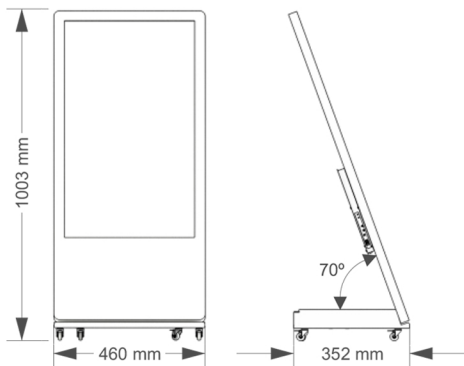

### Dimensions

Features	Specifications	Model ID	
		SWSB32K8-A1	SWSB32K8-A2
Color		White	Black
Panel	Aspect Ratio	16:9	
	Panel Resolution	3840 x 2160 pixels	
	Refresh Rate	60 Hz	
	Static Contrast	3000:1	
	Brightness	350 cd/m <sup>2</sup>	
	Response Time	9.5 ms	
Environement	Viewing Angle	178/178	
	Lead Presence	Yes	
Connections	Mercury	0 mg	
	Max Input Signal	3840 x 2160 @ 60Hz	
	HDMI	3 x HDMI (V. 2.0) (HDCP 2.2) 480P/480I/576P/576I/720P/1080I/1080P/2160p @ 60Hz	
	USB Media Player	2 x USB 2.0	
	VGA	1	
	VGA Audio In	1	
	Component	1	
AV	1		
Power	Digital Audio	1 (Coaxial)	
	Power Consumption	50 W	
	Power Consumption STB	< 0.5 W	
	Energy Class	A+	
Speakers	Power Supply	100-240 V ~ 50/60Hz	
	Audio Out	2 x 8 W	
Dimensions	Product (H x W x D)	39.5" x 18.1" x 14"	
Weight	Product	33.1 lbs	
Dimension	Package (L x W x H)	43.3" x 7.9" x 22.4"	
Weight	Package	37.5 lbs	