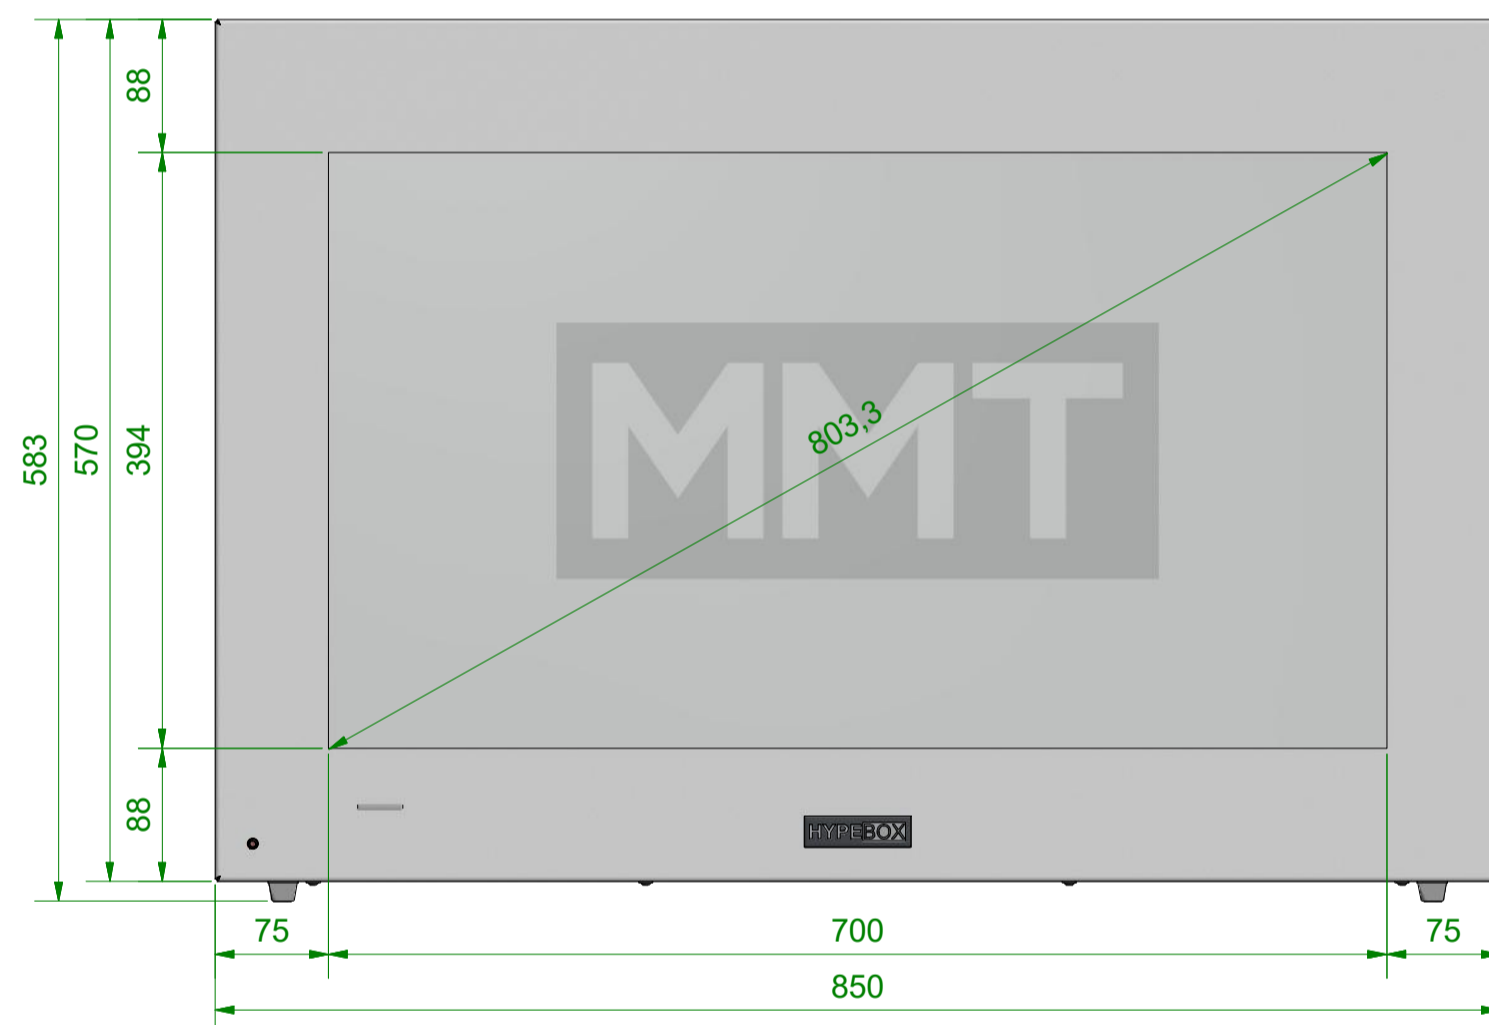

Bottom View 1:5

Front View 1:5

Lefthand View 1:5

Back View 1:5

Top View 1:5

Isometric View 1:10

item	designation
1	PEM C14 (Power Input)
2	USB
3	HDMI 1
4	HDMI 2
5	VGA
6	Audio IN
7	USB Touch
8	Control Keys

size (inch):	32"	product / model:	Hypebox/HBT32L			
drawing no.:	Hypebox HBT32L G5	version:	V2.0			
<small>The copying, distribution and utilization of this document as well as the communication of it's contents to others without expressed authorization is prohibited. Offenders will be held liable for the payment of damages. All rights reserved in the event of the grant of a patent, utility model or ornamental design registration. (DIN 34)</small>				<small>contracted by:</small> D. Lange	<small>drawn by:</small> D. Lange	<small>checked by:</small> D. Lange
<small>measures without tolerances:</small> machined DIN ISO 2768 - m    non-machined DIN ISO 2768 - K    thermal cut DIN EN ISO 9013 - 1    welded DIN EN ISO 13920 - B				<small>constructed on:</small> 05.04.2018	<small>drawn on:</small> 11.07.2018	<small>checked on:</small> 23.08.2018
<small>weight:</small> 22 kg				<small>scale:</small> 1:5	<small>format:</small> A1	<small>sheet:</small> 1 / 1