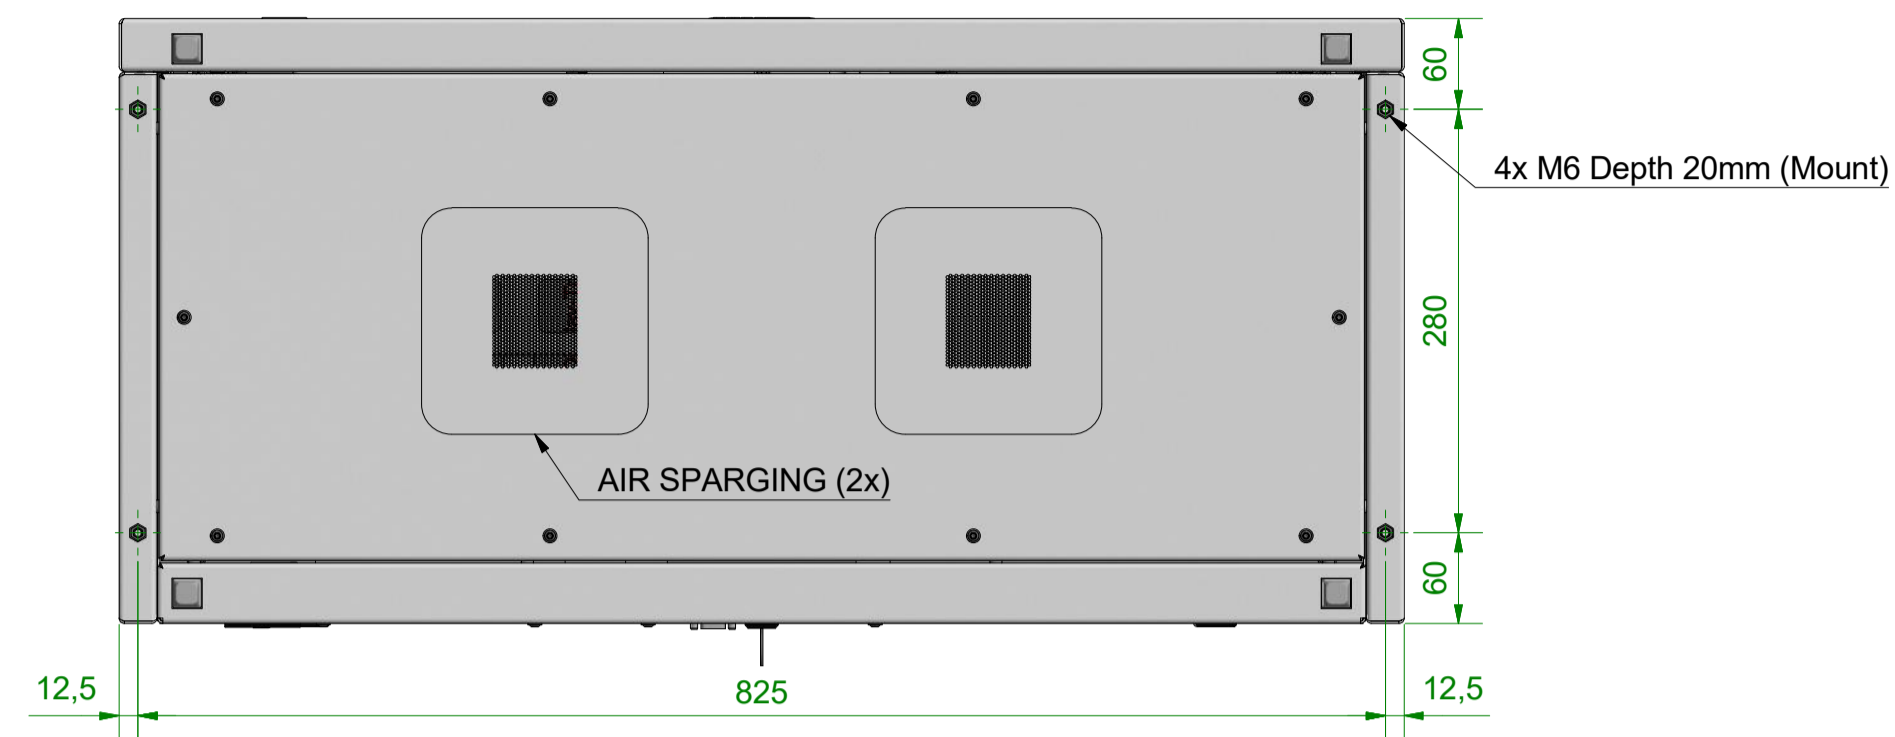

Bottom View 1:5

Front View 1:5

Lefthand View 1:5

Back View 1:5

Top View 1:5

Isometric View 1:10

item	designation
1	PEM C14 (Power Input)
2	USB
3	HDMI 1
4	HDMI 2
5	VGA
6	Audio IN
7	USB Touch
8	Control Keys

size (inch):	32"	product / model:	Hypebox/HBT32L			
drawing no.:	Hypebox HBT32L G5	version:	V2.0			
<small>The copying, distribution and utilization of this document as well as the communication of it's contents to others without expressed authorization is prohibited. Offenders will be held liable for the payment of damages. All rights reserved in the event of the grant of a patent, utility model or ornamental design registration. (DIN 34)</small>				<small>contracted by:</small> D. Lange	<small>drawn by:</small> D. Lange	<small>checked by:</small> D. Lange
<small>measures without tolerances:</small> machined DIN ISO 2768 - m    non-machined DIN ISO 2768 - K    thermal cut DIN EN ISO 9013 - 1    welded DIN EN ISO 13920 - B				<small>constructed on:</small> 05.04.2018	<small>drawn on:</small> 11.07.2018	<small>checked on:</small> 23.08.2018
<small>weight:</small> 22 kg				<small>scale:</small> 1:5	<small>format:</small> A1	<small>sheet:</small> 1 / 1