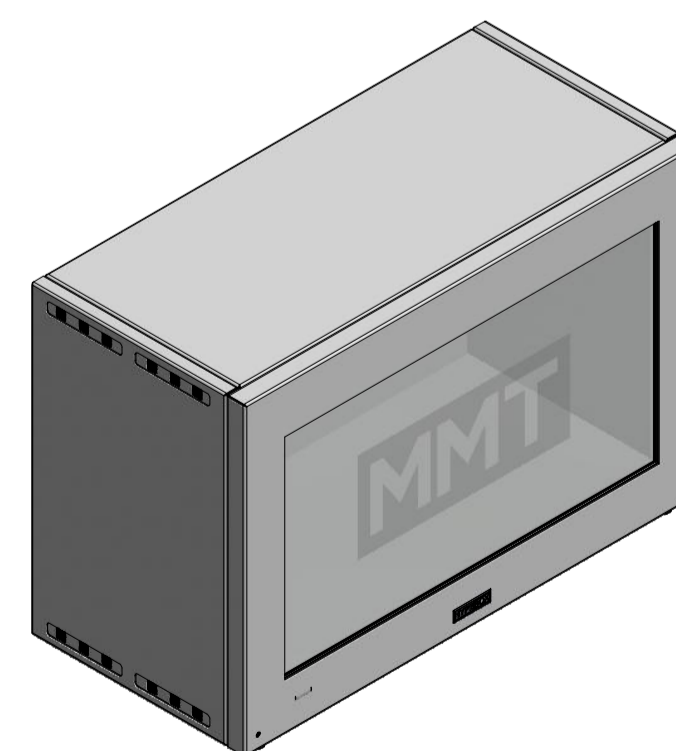

Bottom View 1:5

Front View 1:5

Lefthand View 1:5

Back View 1:5

Top View 1:5

Isometric View 1:10

item	designation
1	PEM C14 (Power Input)
2	USB
3	HDMI 1
4	HDMI 2
5	VGA
6	Audio IN
7	USB Touch
8	Control Keys

size (inch):	32"	product / model:	Hypebox/HBT32L			
drawing no.:	Hypebox HBT32L G5	version:	V2.0			
<small>The copying, distribution and utilization of this document as well as the communication of it's contents to others without expressed authorization is prohibited. Offenders will be held liable for the payment of damages. All rights reserved in the event of the grant of a patent, utility model or ornamental design registration. (DIN 34)</small>				<small>contracted by:</small> D. Lange	<small>drawn by:</small> D. Lange	<small>checked by:</small> D. Lange
<small>measures without tolerances:</small> machined DIN ISO 2768 - m    non-machined DIN ISO 2768 - K    thermal cut DIN EN ISO 9013 - 1    welded DIN EN ISO 13920 - B				<small>constructed on:</small> 05.04.2018	<small>drawn on:</small> 11.07.2018	<small>checked on:</small> 23.08.2018
<small>weight:</small> 22 kg				<small>scale:</small> 1:5	<small>format:</small> A1	<small>sheet:</small> 1 / 1