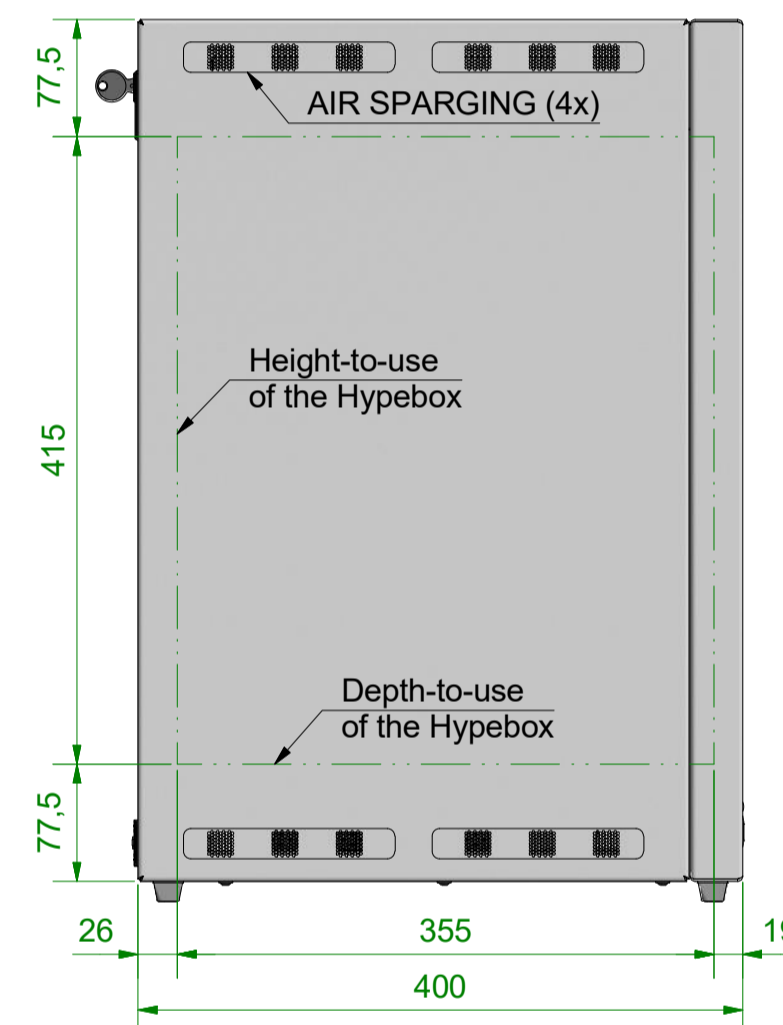

Bottom View 1:5

Front View 1:5

Lefthand View 1:5

Back View 1:5

Top View 1:5

Isometric View 1:10

item	designation
1	PEM C14 (Power Input)
2	USB
3	HDMI 1
4	HDMI 2
5	VGA
6	Audio IN
7	USB Touch
8	Control Keys

size (inch):	32"	product / model:	Hypebox/HBT32L			
drawing no.:	Hypebox HBT32L G5	version:	V2.0			
<small>The copying, distribution and utilization of this document as well as the communication of it's contents to others without expressed authorization is prohibited. Offenders will be held liable for the payment of damages. All rights reserved in the event of the grant of a patent, utility model or ornamental design registration. (DIN 34)</small>				<small>contracted by:</small> D. Lange	<small>drawn by:</small> D. Lange	<small>checked by:</small> D. Lange
<small>measures without tolerances:</small> machined DIN ISO 2768 - m    non-machined DIN ISO 2768 - K    thermal cut DIN EN ISO 9013 - 1    welded DIN EN ISO 13920 - B				<small>constructed on:</small> 05.04.2018	<small>drawn on:</small> 11.07.2018	<small>checked on:</small> 23.08.2018
<small>weight:</small> 22 kg				<small>scale:</small> 1:5	<small>format:</small> A1	<small>sheet:</small> 1 / 1