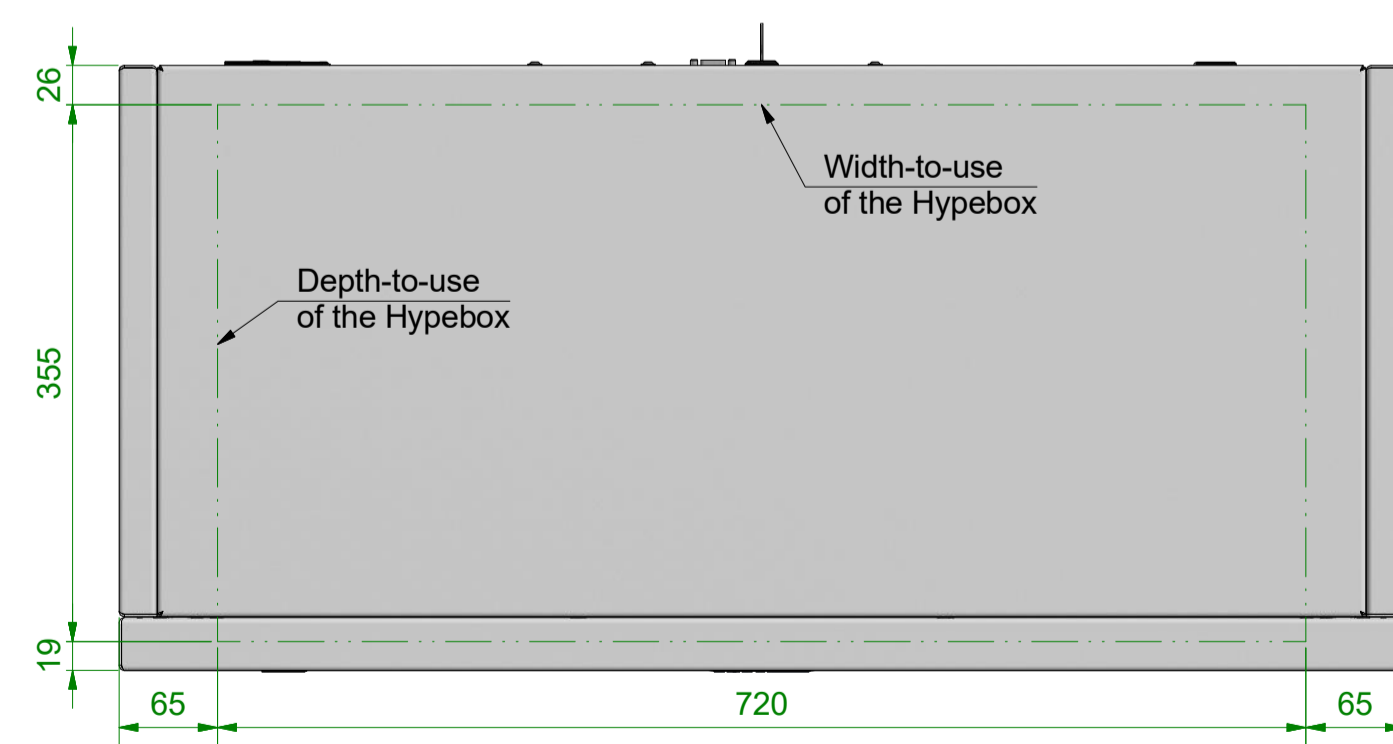

Bottom View 1:5

Front View 1:5

Lefthand View 1:5

Back View 1:5

Top View 1:5

Isometric View 1:10

item	designation
1	PEM C14 (Power Input)
2	USB
3	HDMI 1
4	HDMI 2
5	VGA
6	Audio IN
7	USB Touch
8	Control Keys

size (inch):	32"	product / model:	Hypebox/HBT32L			
drawing no.:	Hypebox HBT32L G5	version:	V2.0			
<small>The copying, distribution and utilization of this document as well as the communication of it's contents to others without expressed authorization is prohibited. Offenders will be held liable for the payment of damages. All rights reserved in the event of the grant of a patent, utility model or ornamental design registration. (DIN 34)</small>				<small>contracted by:</small> D. Lange	<small>drawn by:</small> D. Lange	<small>checked by:</small> D. Lange
<small>measures without tolerances:</small> machined DIN ISO 2768 - m    non-machined DIN ISO 2768 - K    thermal cut DIN EN ISO 9013 - 1    welded DIN EN ISO 13920 - B				<small>constructed on:</small> 05.04.2018	<small>drawn on:</small> 11.07.2018	<small>checked on:</small> 23.08.2018
<small>weight:</small> 22 kg				<small>scale:</small> 1:5	<small>format:</small> A1	<small>sheet:</small> 1 / 1