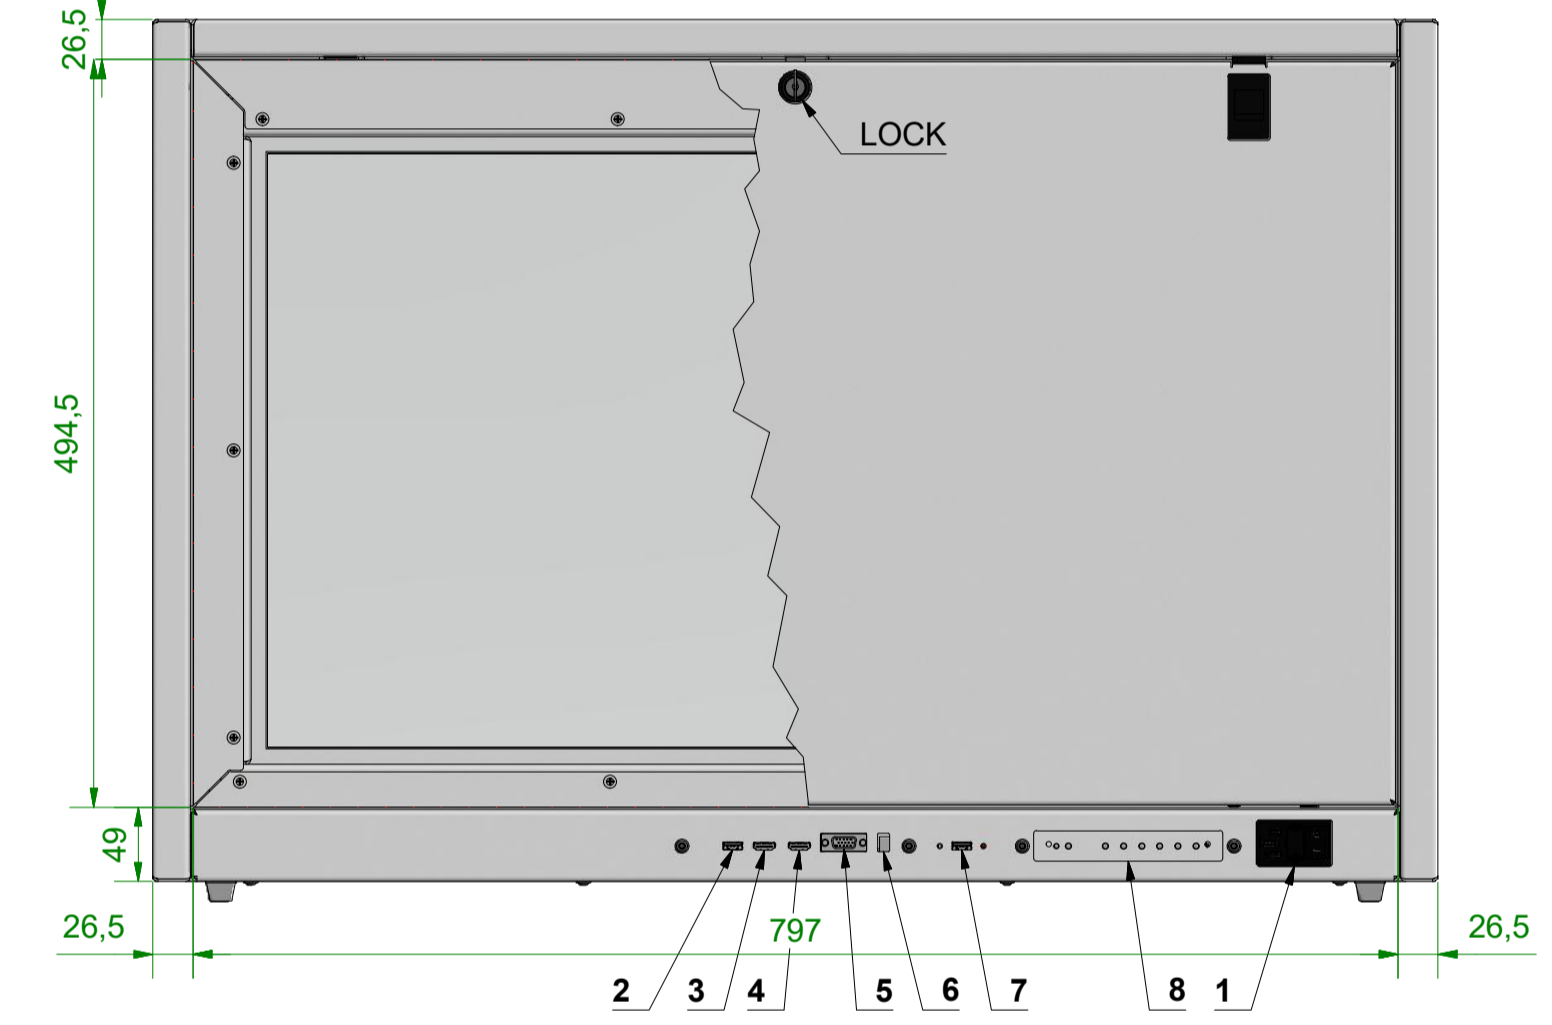

Bottom View 1:5

Front View 1:5

Lefthand View 1:5

Back View 1:5

Top View 1:5

Isometric View 1:10

item	designation
1	PEM C14 (Power Input)
2	USB
3	HDMI 1
4	HDMI 2
5	VGA
6	Audio IN
7	USB Touch
8	Control Keys

size (inch):	32"	product / model:	Hypebox/HBT32L			
drawing no.:	Hypebox HBT32L G5	version:	V2.0			
<small>The copying, distribution and utilization of this document as well as the communication of it's contents to others without expressed authorization is prohibited. Offenders will be held liable for the payment of damages. All rights reserved in the event of the grant of a patent, utility model or ornamental design registration. (DIN 34)</small>				<small>contracted by:</small> D. Lange	<small>drawn by:</small> D. Lange	<small>checked by:</small> D. Lange
<small>measures without tolerances:</small> machined DIN ISO 2768 - m    non-machined DIN ISO 2768 - K    thermal cut DIN EN ISO 9013 - 1    welded DIN EN ISO 13920 - B				<small>constructed on:</small> 05.04.2018	<small>drawn on:</small> 11.07.2018	<small>checked on:</small> 23.08.2018
<small>weight:</small> 22 kg				<small>scale:</small> 1:5	<small>format:</small> A1	<small>sheet:</small> 1 / 1