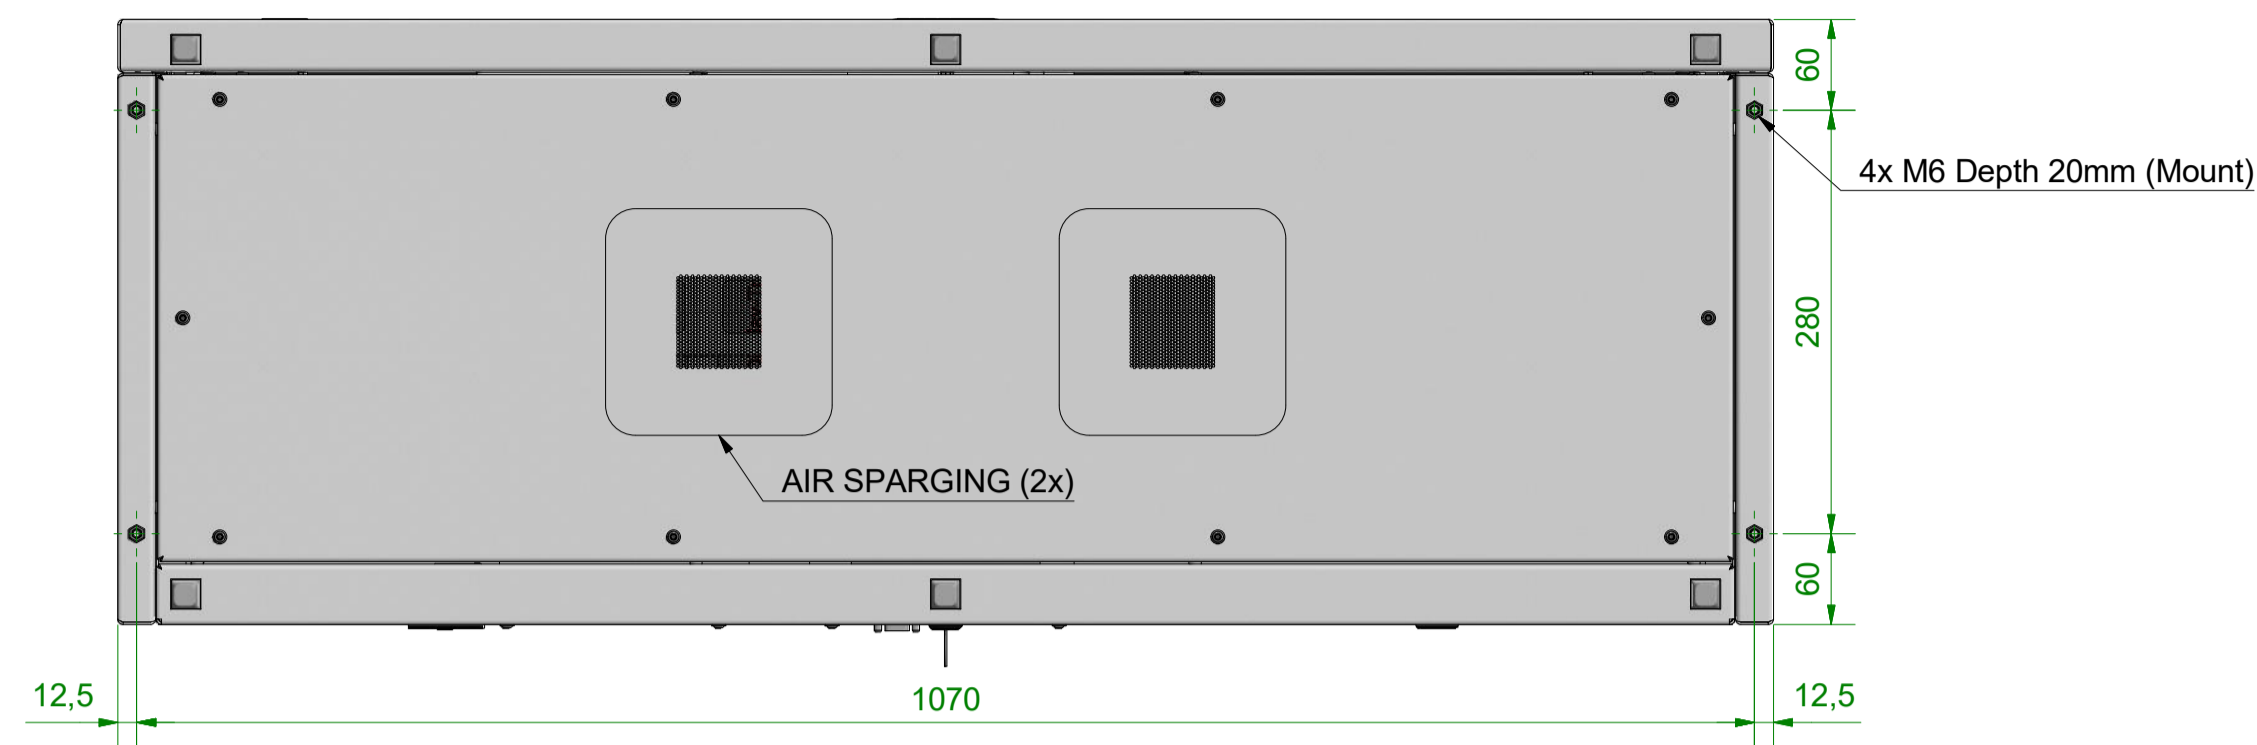

Bottom View 1:5

Front View 1:5

Lefthand View 1:5

Back View 1:5

Top View 1:5

Isometric View 1:10

item	designation
1	PEM C14 (Power Input)
2	USB
3	HDMI 1
4	HDMI 2
5	VGA
6	Audio IN
7	USB Touch
8	Control Keys

size (inch):	43"	product / model:	Hypebox/HBT43L	MMT www.mmt.io	
drawing no.:	Hypebox HBT43L G5	version:	V2.0		
<small>The copying, distribution and utilization of this document as well as the communication of it's contents to others without expressed authorization is prohibited. Offenders will be held liable for the payment of damages. All rights reserved in the event of the grant of a patent, utility model or ornamental design registration. (DIN 34)</small>		contracted by:	drawn by:	checked by:	
		D. Lange	D. Lange	D. Lange	
		constructed on:	drawn on:	checked on:	
		05.04.2018	11.07.2018	28.08.2018	
<small>measures without tolerances:</small> machined: DIN ISO 2768 - m non-machined: DIN ISO 2768 - K thermal cut: DIN EN ISO 9013 - 1 welded: DIN EN ISO 13920 - B		weight:	30 kg	scale:	1:5
		format:	A1	sheet:	1 / 1