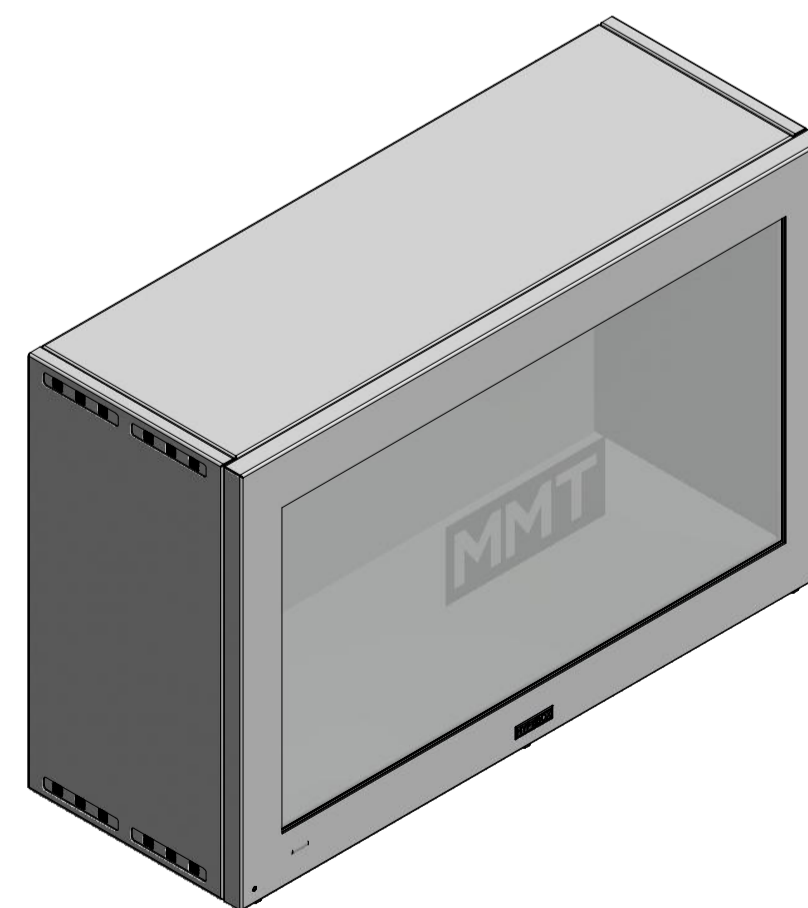

Bottom View 1:5

Front View 1:5

Lefthand View 1:5

Back View 1:5

Top View 1:5

Isometric View 1:10

item	designation
1	PEM C14 (Power Input)
2	USB
3	HDMI 1
4	HDMI 2
5	VGA
6	Audio IN
7	USB Touch
8	Control Keys

size (inch):	43"	product / model:	Hypebox/HBT43L	MMT www.mmt.io	
drawing no.:	Hypebox HBT43L G5	version:	V2.0		
<small>The copying, distribution and utilization of this document as well as the communication of it's contents to others without expressed authorization is prohibited. Offenders will be held liable for the payment of damages. All rights reserved in the event of the grant of a patent, utility model or ornamental design registration. (DIN 34)</small>		contracted by:	drawn by:	checked by:	
		D. Lange	D. Lange	D. Lange	
		constructed on:	drawn on:	checked on:	
		05.04.2018	11.07.2018	28.08.2018	
<small>measures without tolerances:</small> machined: DIN ISO 2768 - m non-machined: DIN ISO 2768 - K thermal cut: DIN EN ISO 9013 - 1 welded: DIN EN ISO 13920 - B		weight:	30 kg	scale:	1:5
		format:	A1	sheet:	1 / 1