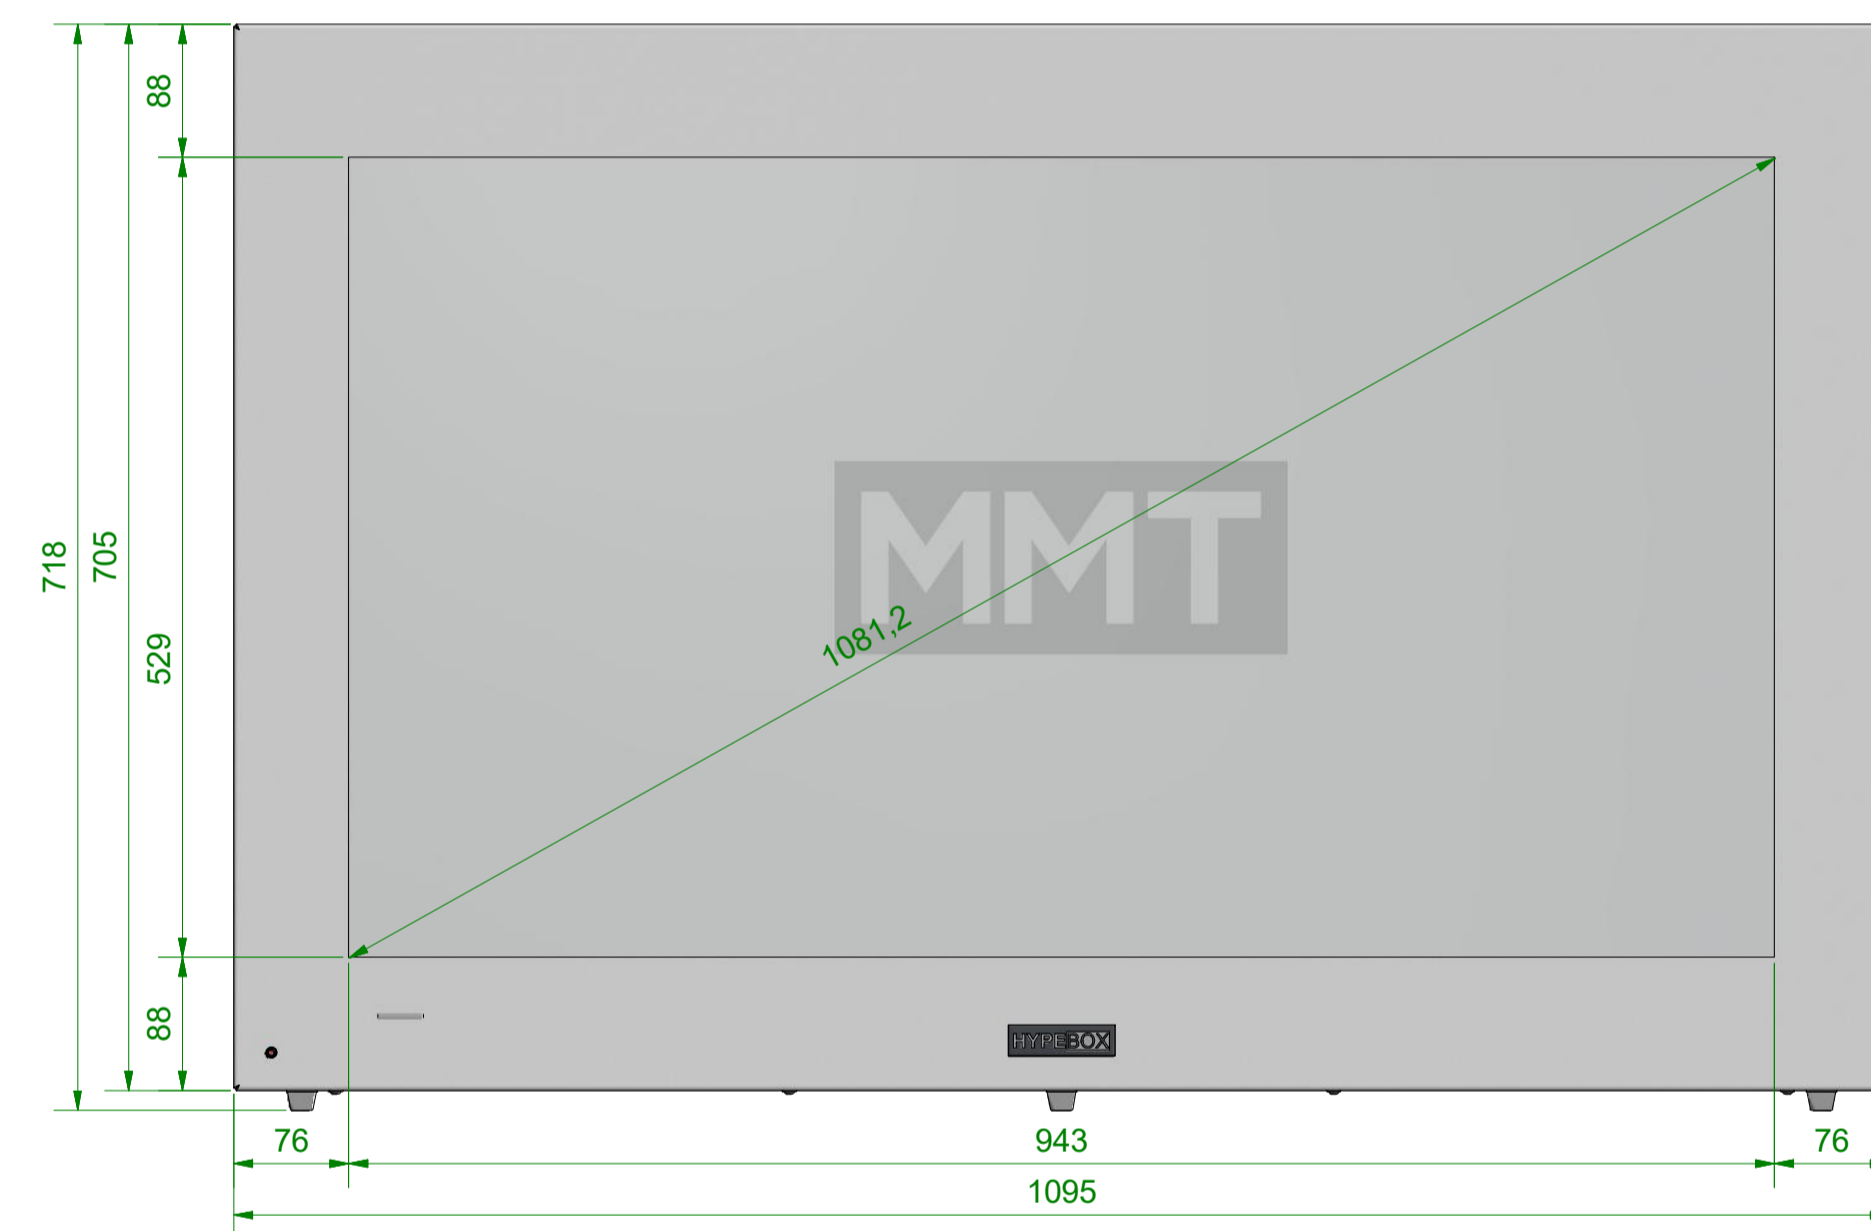

Bottom View 1:5

Front View 1:5

Lefthand View 1:5

Back View 1:5

Top View 1:5

Isometric View 1:10

item	designation
1	PEM C14 (Power Input)
2	USB
3	HDMI 1
4	HDMI 2
5	VGA
6	Audio IN
7	USB Touch
8	Control Keys

size (inch):	43"	product / model:	Hypebox/HBT43L	MMT www.mmt.io	
drawing no.:	Hypebox HBT43L G5	version:	V2.0		
<small>The copying, distribution and utilization of this document as well as the communication of it's contents to others without expressed authorization is prohibited. Offenders will be held liable for the payment of damages. All rights reserved in the event of the grant of a patent, utility model or ornamental design registration. (DIN 34)</small>		contracted by:	drawn by:	checked by:	
		D. Lange	D. Lange	D. Lange	
		constructed on:	drawn on:	checked on:	
		05.04.2018	11.07.2018	28.08.2018	
<small>measures without tolerances:</small> machined: DIN ISO 2768 - m non-machined: DIN ISO 2768 - K thermal cut: DIN EN ISO 9013 - 1 welded: DIN EN ISO 13920 - B		weight:	30 kg	scale:	1:5
		format:	A1	sheet:	1 / 1