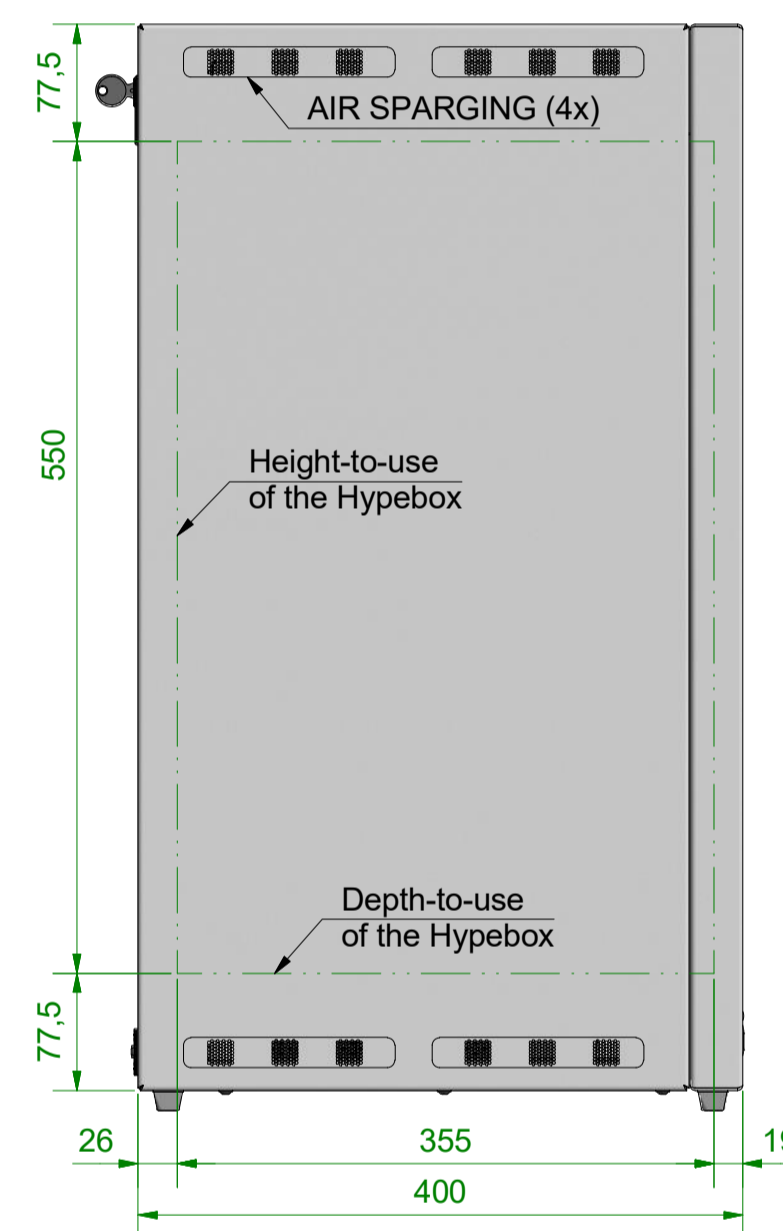

Bottom View 1:5

Front View 1:5

Lefthand View 1:5

Back View 1:5

Top View 1:5

Isometric View 1:10

item	designation
1	PEM C14 (Power Input)
2	USB
3	HDMI 1
4	HDMI 2
5	VGA
6	Audio IN
7	USB Touch
8	Control Keys

size (inch):	43"	product / model:	Hypebox/HBT43L	MMT www.mmt.io	
drawing no.:	Hypebox HBT43L G5	version:	V2.0		
<small>The copying, distribution and utilization of this document as well as the communication of it's contents to others without expressed authorization is prohibited. Offenders will be held liable for the payment of damages. All rights reserved in the event of the grant of a patent, utility model or ornamental design registration. (DIN 34)</small>		contracted by:	drawn by:	checked by:	
		D. Lange	D. Lange	D. Lange	
		constructed on:	drawn on:	checked on:	
		05.04.2018	11.07.2018	28.08.2018	
<small>measures without tolerances:</small> machined: DIN ISO 2768 - m non-machined: DIN ISO 2768 - K thermal cut: DIN EN ISO 9013 - 1 welded: DIN EN ISO 13920 - B		weight:	30 kg	scale:	1:5
		format:	A1	sheet:	1 / 1