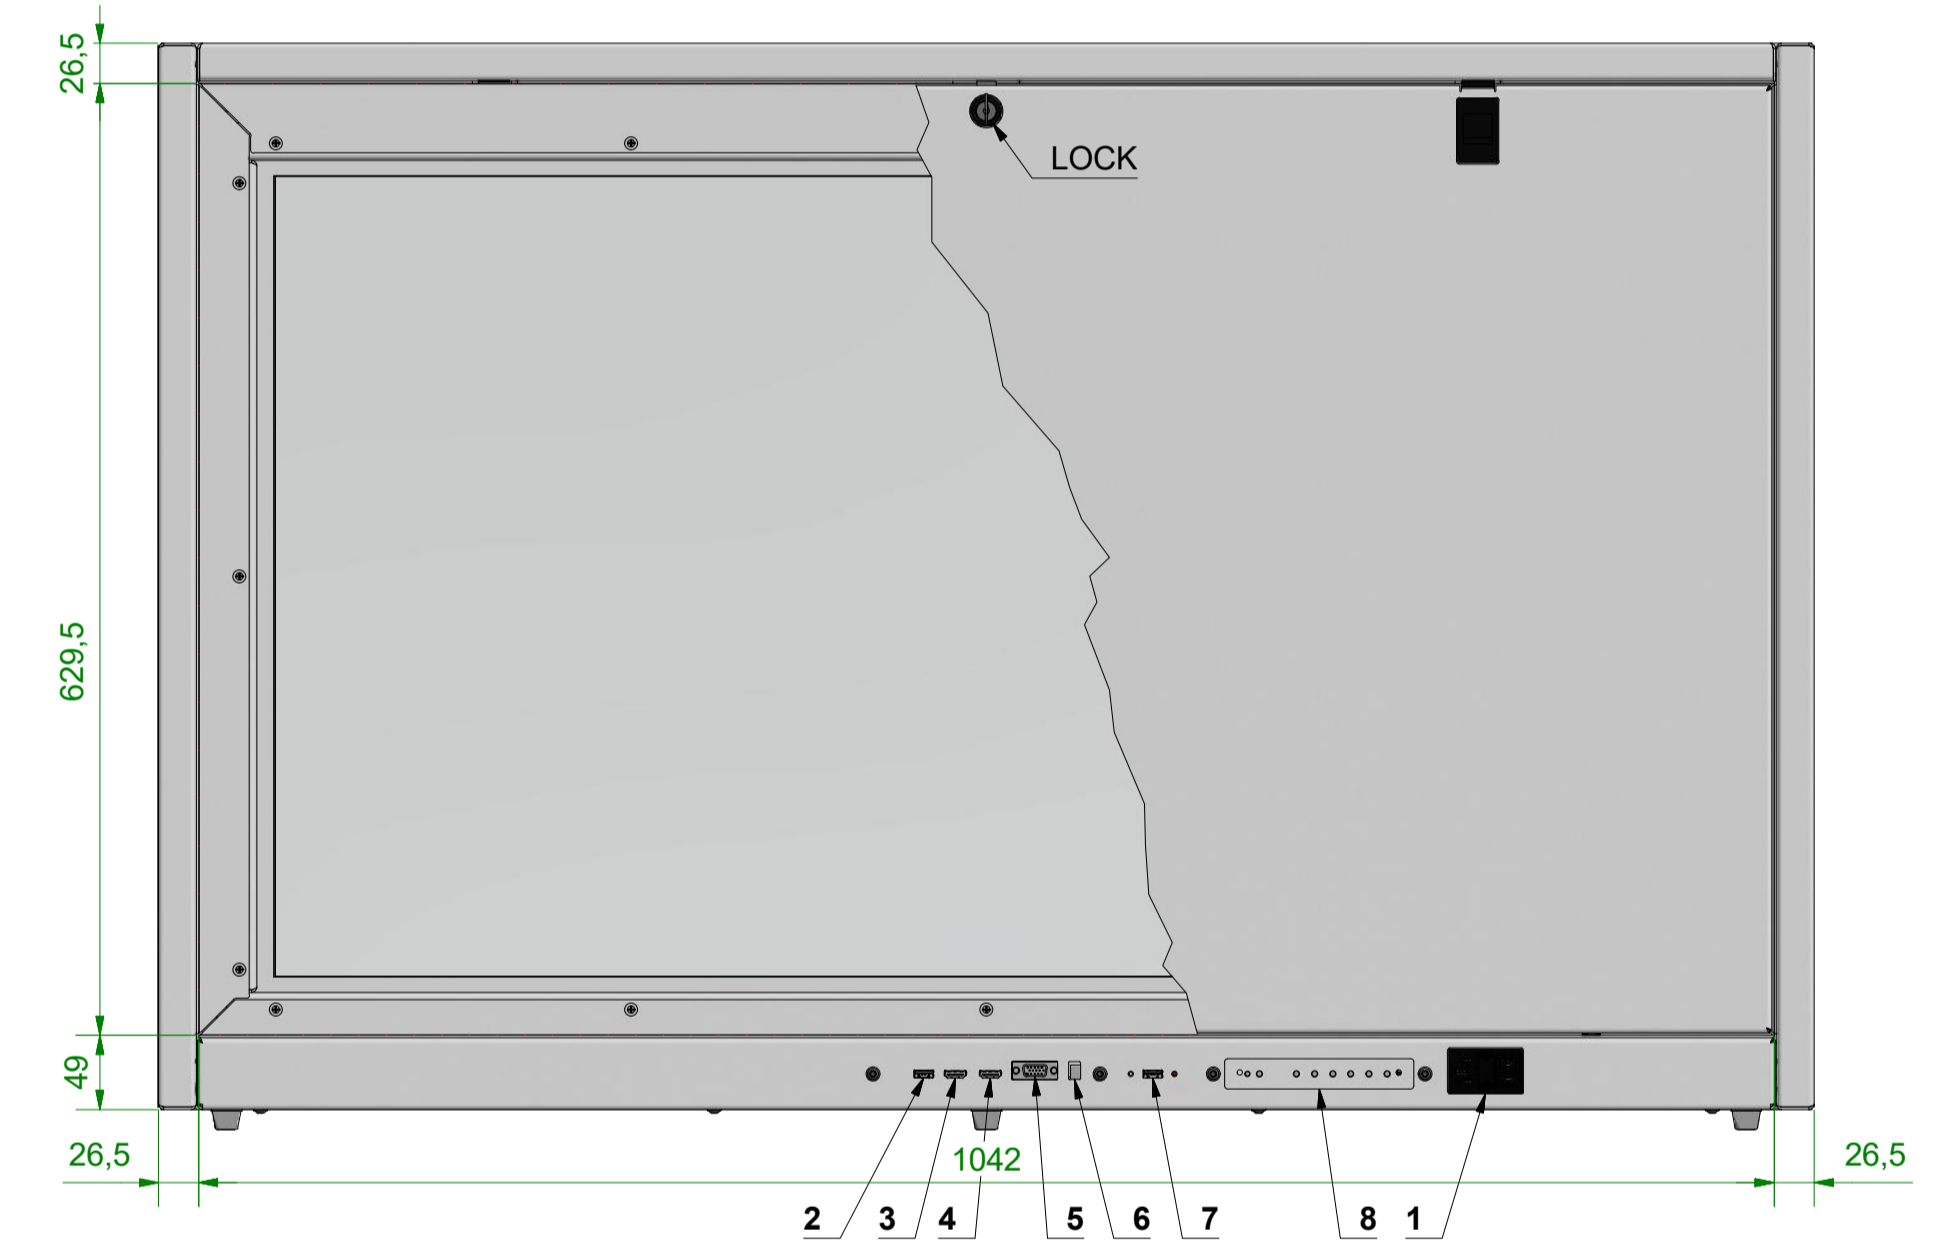

Bottom View 1:5

Front View 1:5

Lefthand View 1:5

Back View 1:5

Top View 1:5

Isometric View 1:10

item	designation
1	PEM C14 (Power Input)
2	USB
3	HDMI 1
4	HDMI 2
5	VGA
6	Audio IN
7	USB Touch
8	Control Keys

size (inch):	43"	product / model:	Hypebox/HBT43L	MMT www.mmt.io	
drawing no.:	Hypebox HBT43L G5	version:	V2.0		
<small>The copying, distribution and utilization of this document as well as the communication of it's contents to others without expressed authorization is prohibited. Offenders will be held liable for the payment of damages. All rights reserved in the event of the grant of a patent, utility model or ornamental design registration. (DIN 34)</small>		contracted by:	drawn by:	checked by:	
		D. Lange	D. Lange	D. Lange	
		constructed on:	drawn on:	checked on:	
		05.04.2018	11.07.2018	28.08.2018	
<small>measures without tolerances:</small> machined: DIN ISO 2768 - m non-machined: DIN ISO 2768 - K thermal cut: DIN EN ISO 9013 - 1 welded: DIN EN ISO 13920 - B		weight:	30 kg	scale:	1:5
		format:	A1	sheet:	1 / 1