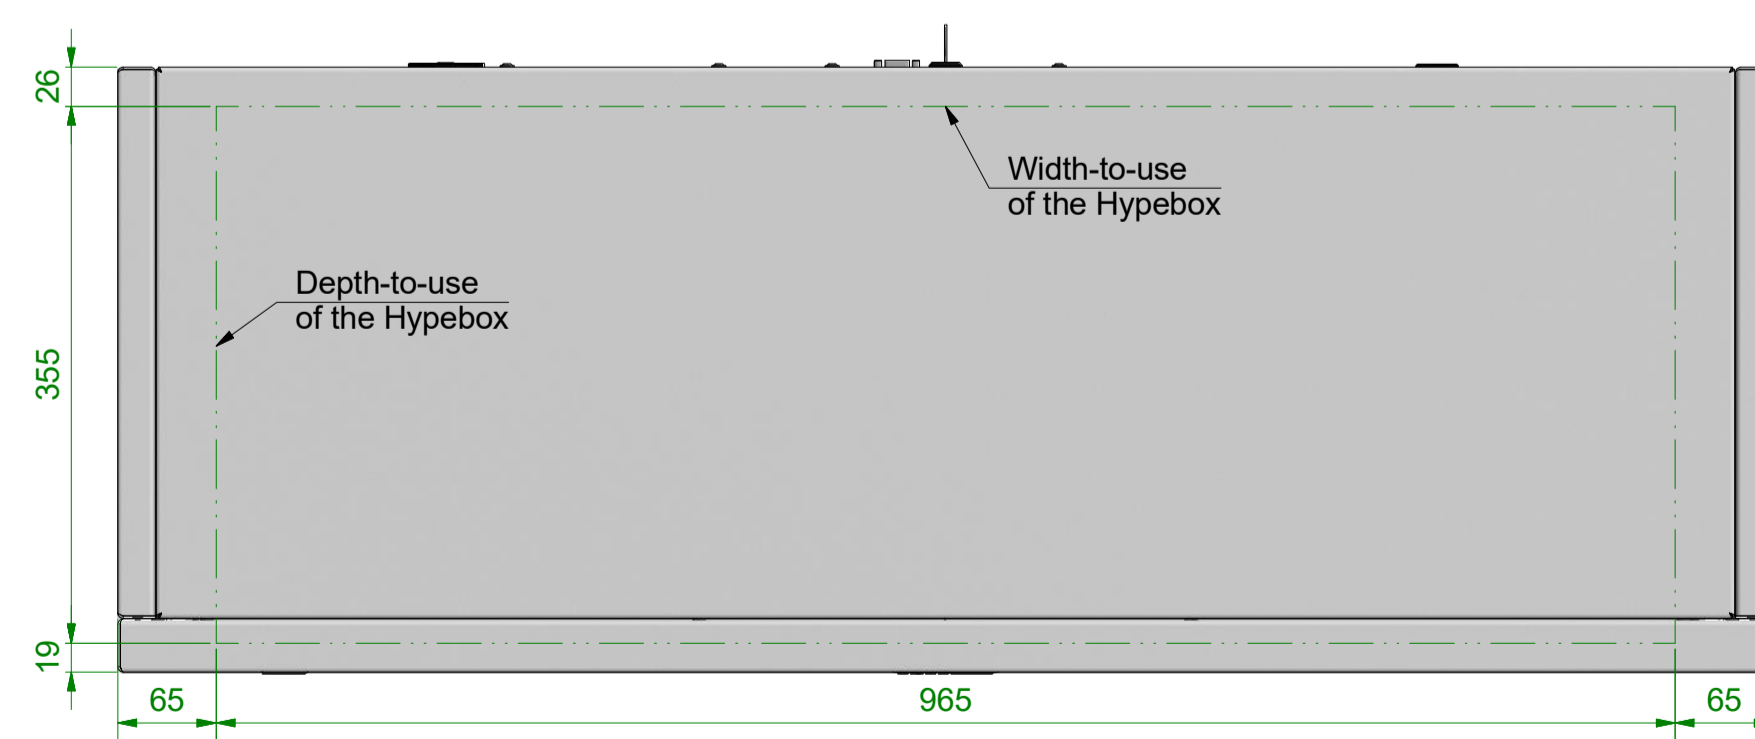

Bottom View 1:5

Front View 1:5

Lefthand View 1:5

Back View 1:5

Top View 1:5

Isometric View 1:10

item	designation
1	PEM C14 (Power Input)
2	USB
3	HDMI 1
4	HDMI 2
5	VGA
6	Audio IN
7	USB Touch
8	Control Keys

size (inch):	43"	product / model:	Hypebox/HBT43L	MMT www.mmt.io	
drawing no.:	Hypebox HBT43L G5	version:	V2.0		
<small>The copying, distribution and utilization of this document as well as the communication of it's contents to others without expressed authorization is prohibited. Offenders will be held liable for the payment of damages. All rights reserved in the event of the grant of a patent, utility model or ornamental design registration. (DIN 34)</small>		contracted by:	drawn by:	checked by:	
		D. Lange	D. Lange	D. Lange	
		constructed on:	drawn on:	checked on:	
		05.04.2018	11.07.2018	28.08.2018	
<small>measures without tolerances:</small> machined: DIN ISO 2768 - m non-machined: DIN ISO 2768 - K thermal cut: DIN EN ISO 9013 - 1 welded: DIN EN ISO 13920 - B		weight:	30 kg	scale:	1:5
		format:	A1	sheet:	1 / 1