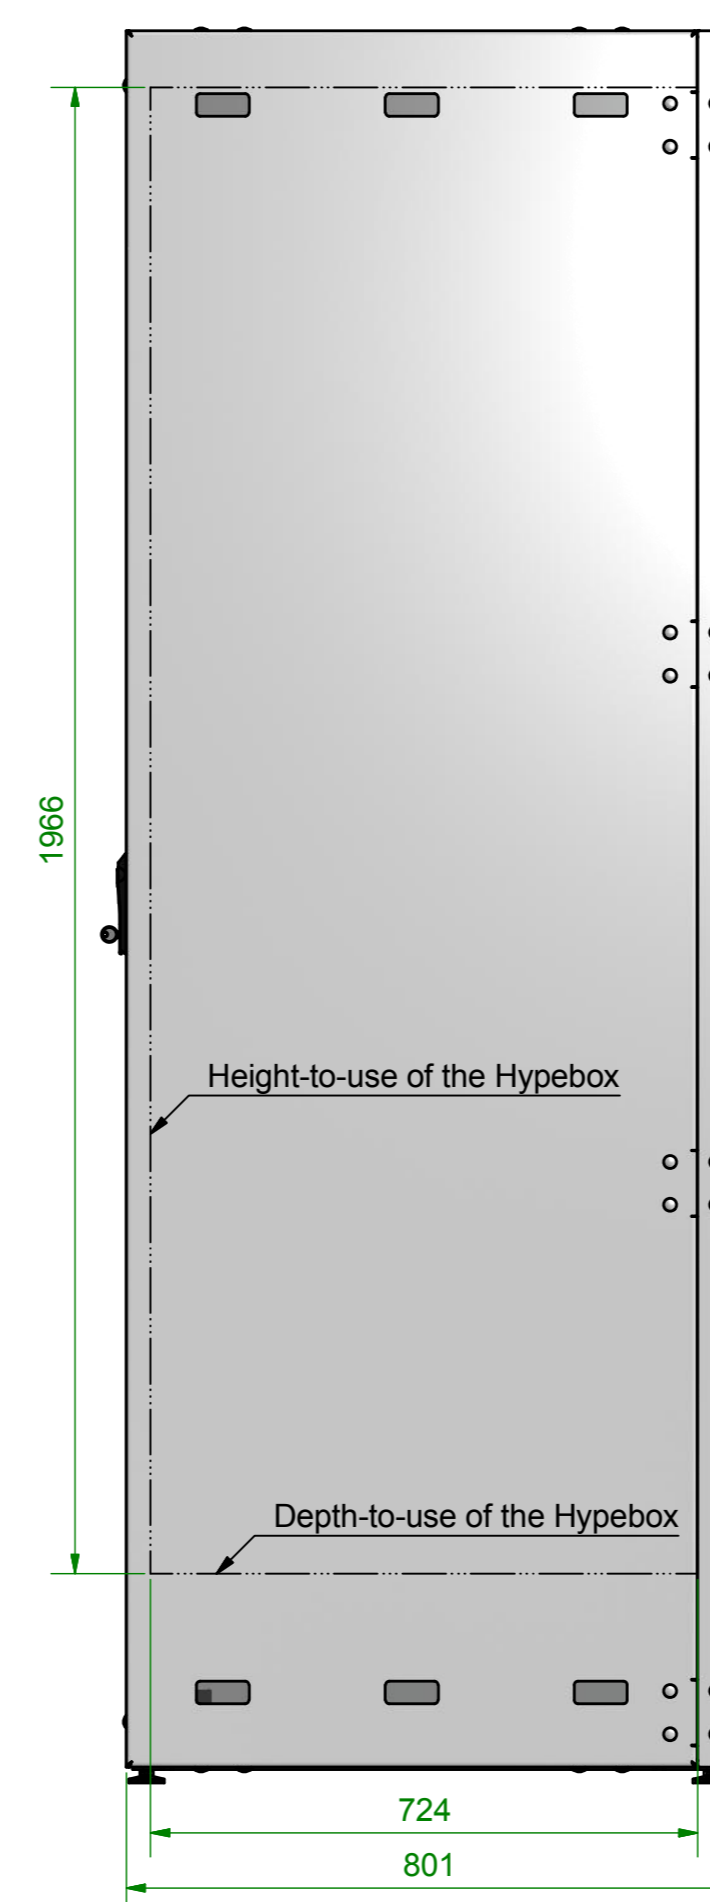

Bottom View 1:10

Righthand View 1:10

Front View 1:10

Lefthand View 1:10

Back View 1:10

Isometric View 1:20

Top View 1:10

Isometric View 1:20
Open Doors

84" Hypebox/HBT84P		MMT	
Hypebox HBT84P G4 V1.0		www.mmt.io	
drawing by: D. Lange	checked by: D. Lange	approved by: D. Lange	released by: D. Lange
created on: 18.12.2014	drawn on: 30.03.2015	checked on: 01.04.2015	released on: 01.04.2015
material: non-treated	material: non-treated	material: non-treated	material: non-treated
color: 231 kg	weight: 231 kg	size: 1:10	sheet: A0 1/1