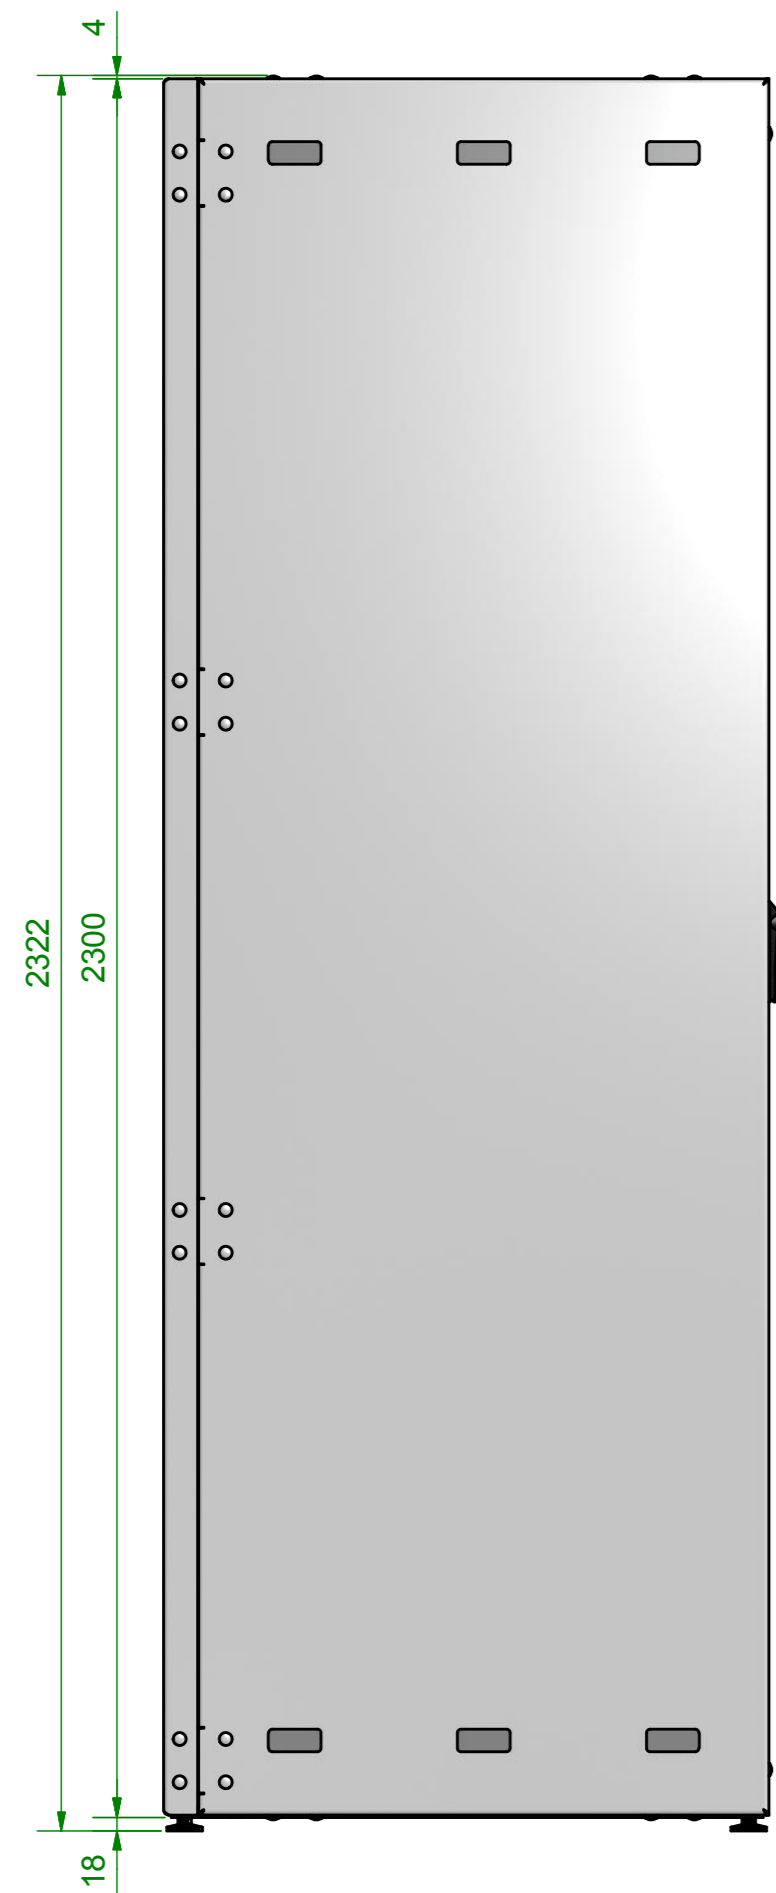

Bottom View 1:10

Righthand View 1:10

Front View 1:10

Lefthand View 1:10

Back View 1:10

Isometric View 1:20

Top View 1:10

Isometric View 1:20
Open Doors

84" Hypebox/HBT84P		MMT	
Hypebox HBT84P G4 V1.0		www.mmt.io	
drawing by: D. Lange	checked by: D. Lange	approved by: D. Lange	released by: D. Lange
created on: 18.12.2014	drawn on: 30.03.2015	checked on: 01.04.2015	released on: 01.04.2015
material: non-treated	material: non-treated	material: non-treated	material: non-treated
color: 231 kg	weight: 231 kg	size: 1:10	sheet: A0 1/1