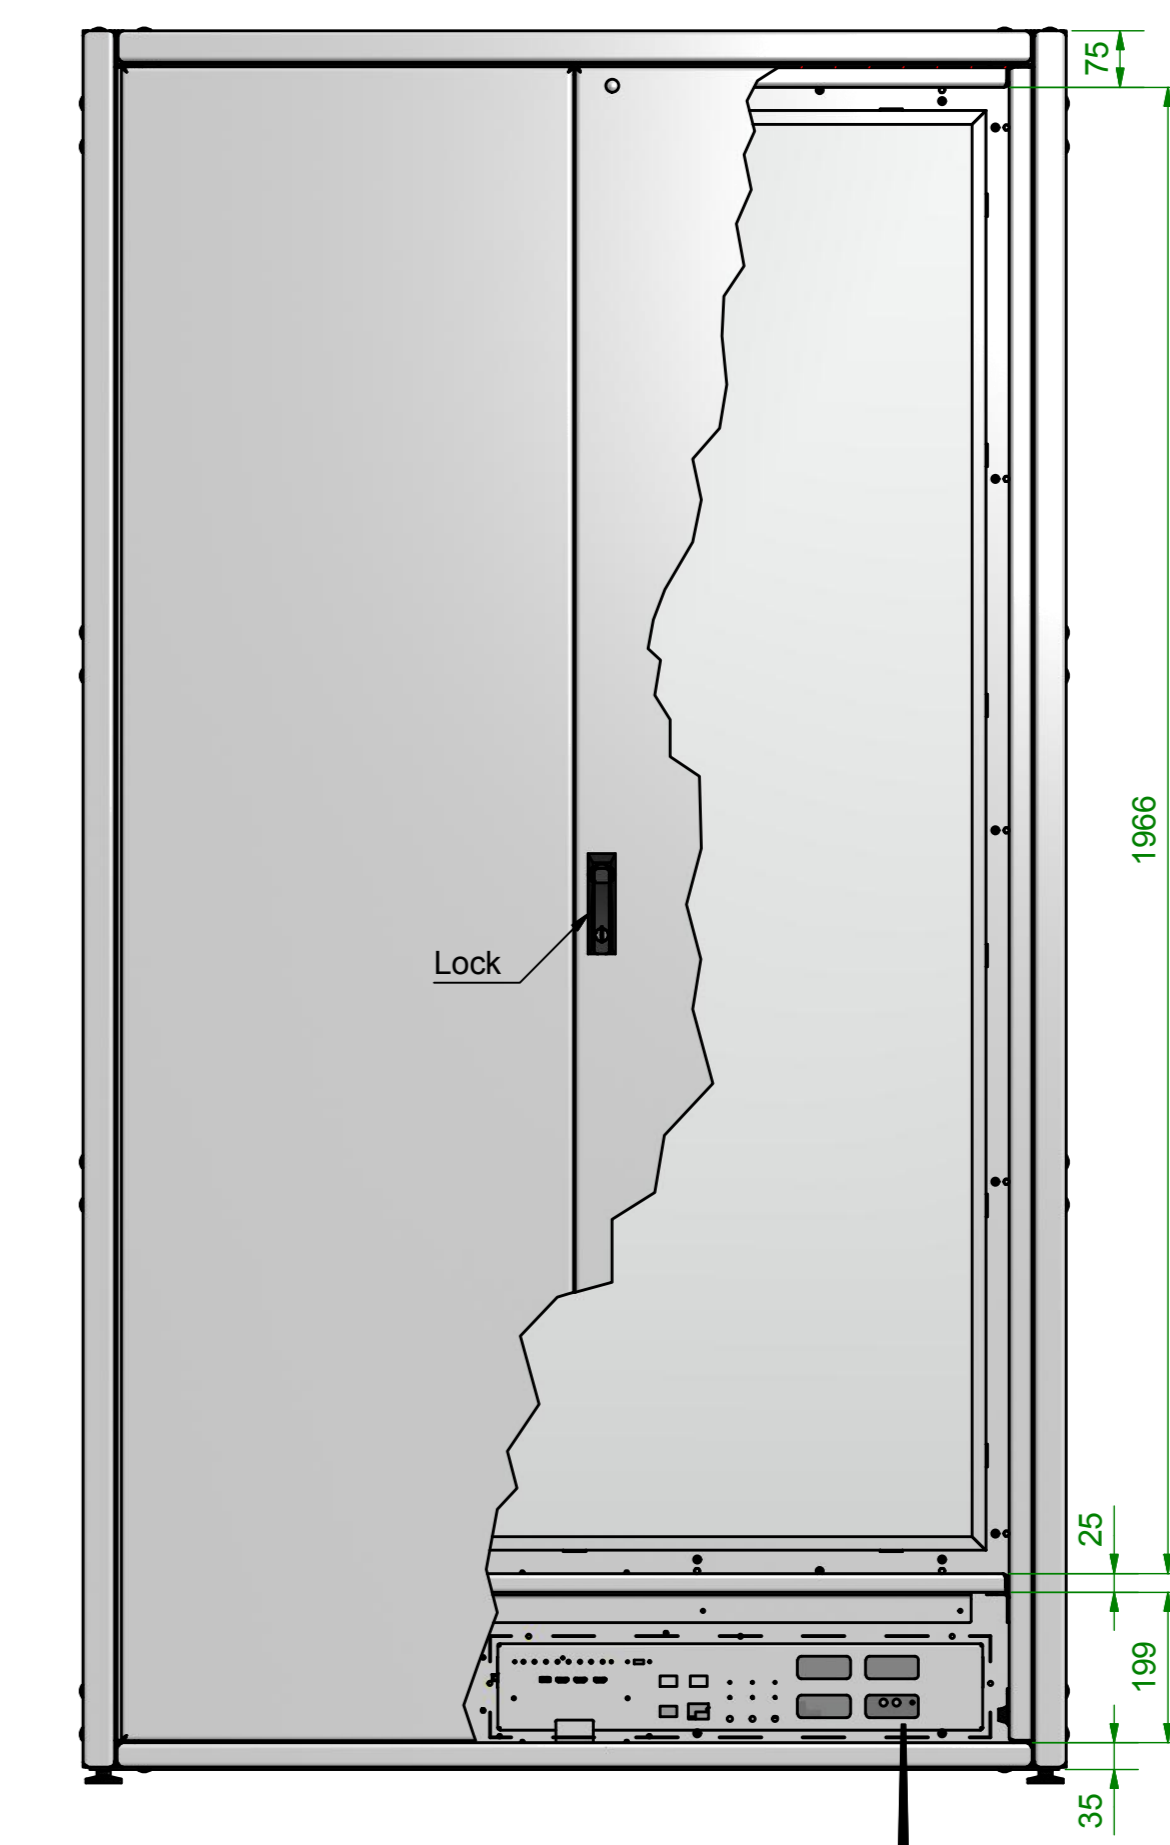

Bottom View 1:10

Righthand View 1:10

Front View 1:10

Lefthand View 1:10

Back View 1:10

Isometric View 1:20

Top View 1:10

Isometric View 1:20
Open Doors

84" Hypebox/HBT84P		MMT	
Hypebox HBT84P G4 V1.0		www.mmt.io	
drawing by: D. Lange	checked by: D. Lange	approved by: D. Lange	released by: D. Lange
created on: 18.12.2014	drawn on: 30.03.2015	checked on: 01.04.2015	released on: 01.04.2015
material: non-treated	material: non-treated	material: non-treated	material: non-treated
color: 231 kg	weight: 231 kg	size: 1:10	sheet: A0 1/1