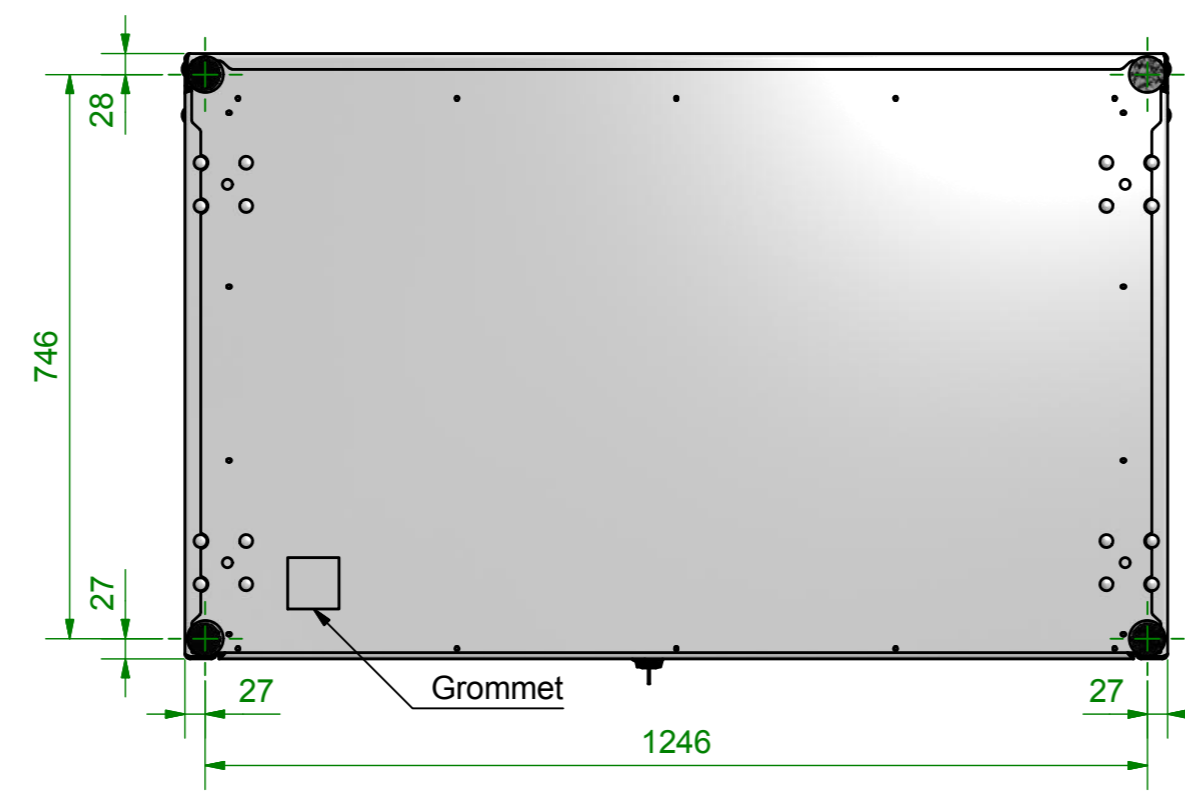

Bottom View 1:10

Righthand View 1:10

Front View 1:10

Lefthand View 1:10

Back View 1:10

Isometric View 1:20

Top View 1:10

Isometric View 1:20
Open Doors

84" Hypebox/HBT84P		MMT	
Hypebox HBT84P G4 V1.0		www.mmt.io	
drawing by: D. Lange	checked by: D. Lange	approved by: D. Lange	released by: D. Lange
created on: 18.12.2014	drawn on: 30.03.2015	checked on: 01.04.2015	released on: 01.04.2015
material: non-treated	material: non-treated	material: non-treated	material: non-treated
color: 231 kg	weight: 231 kg	size: 1:10	sheet: A0 1/1