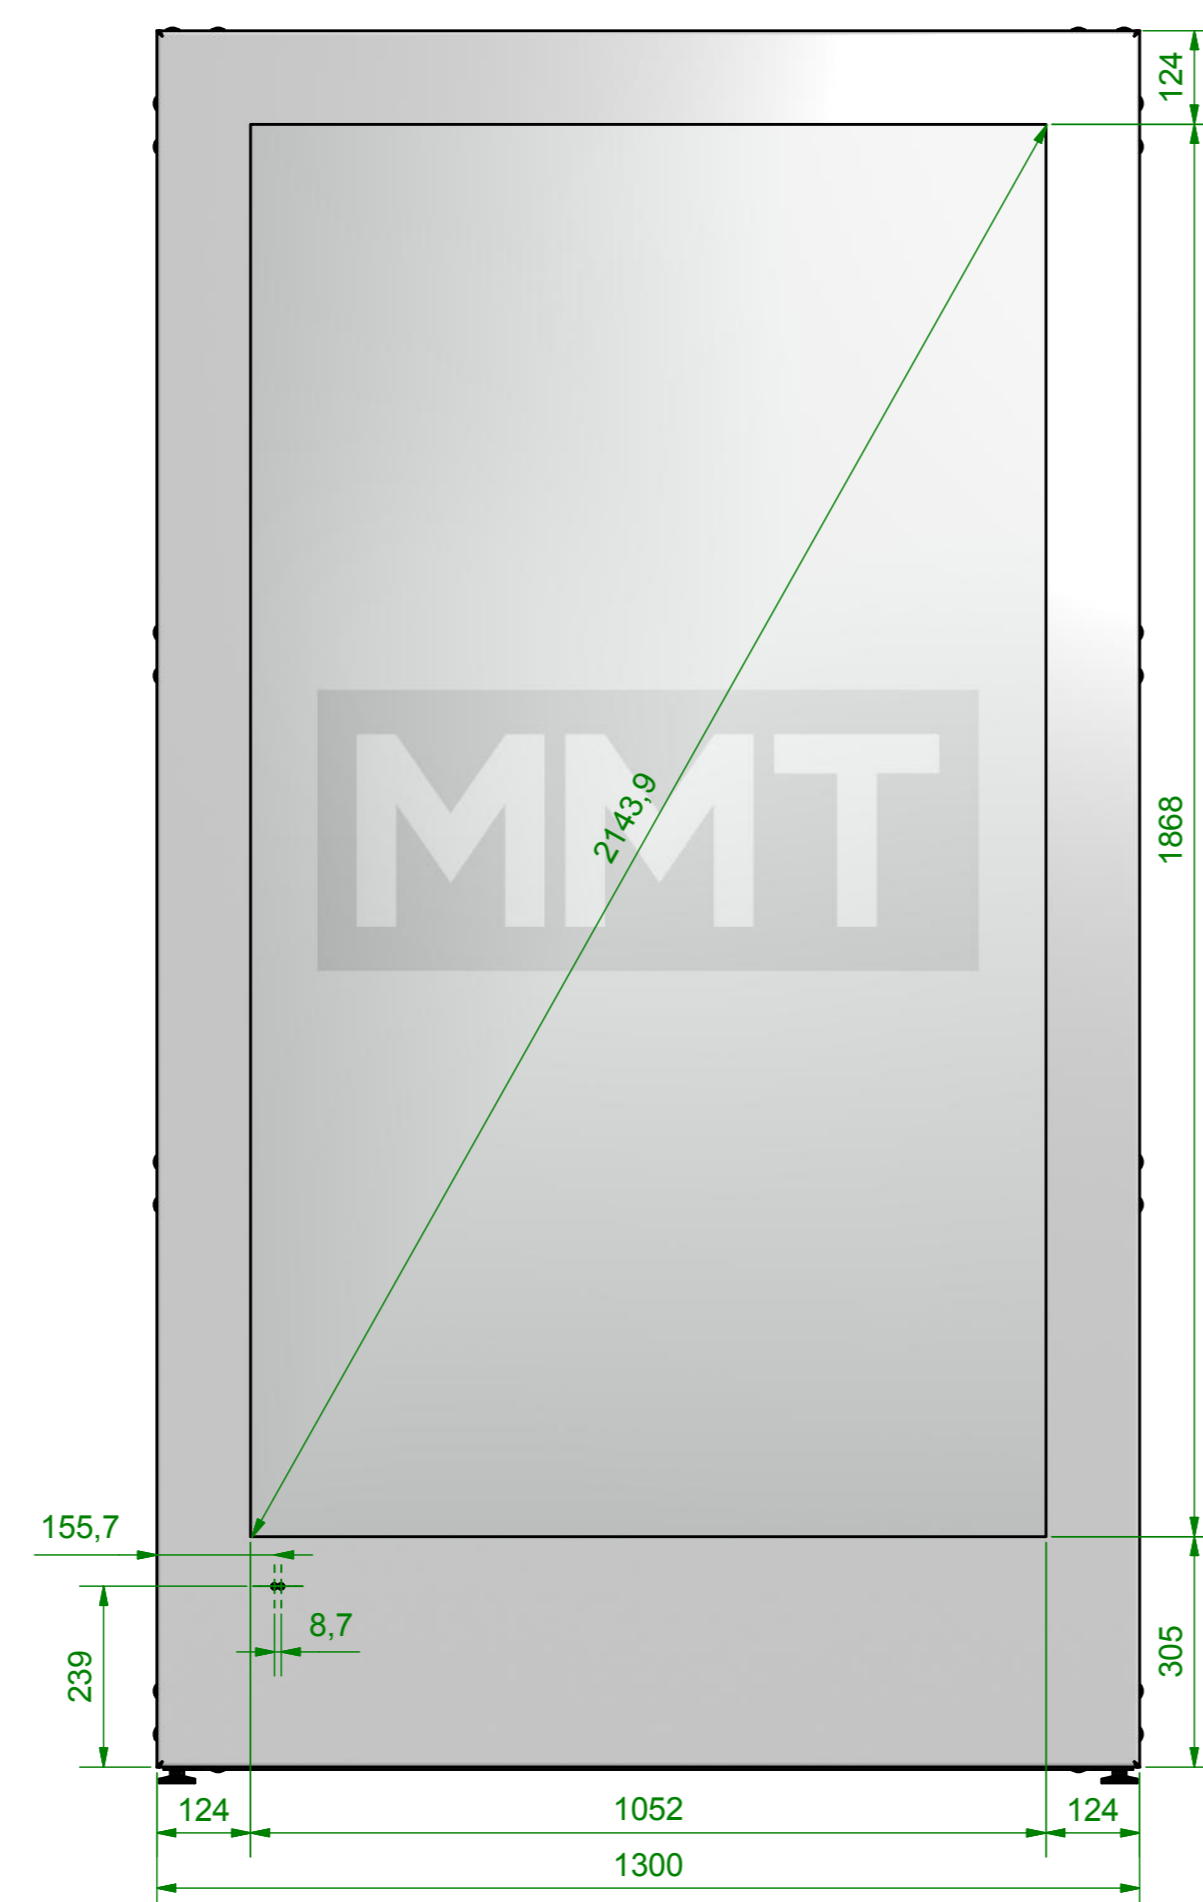

Bottom View 1:10

Righthand View 1:10

Front View 1:10

Lefthand View 1:10

Back View 1:10

Isometric View 1:20

Top View 1:10

Isometric View 1:20
Open Doors

84" Hypebox/HBT84P		MMT	
Hypebox HBT84P G4 V1.0		www.mmt.io	
drawing by: D. Lange	checked by: D. Lange	approved by: D. Lange	released by: D. Lange
created on: 18.12.2014	drawn on: 30.03.2015	checked on: 01.04.2015	released on: 01.04.2015
material: non-treated	material: non-treated	material: non-treated	material: non-treated
color: 231 kg	weight: 231 kg	size: 1:10	sheet: A0 1/1