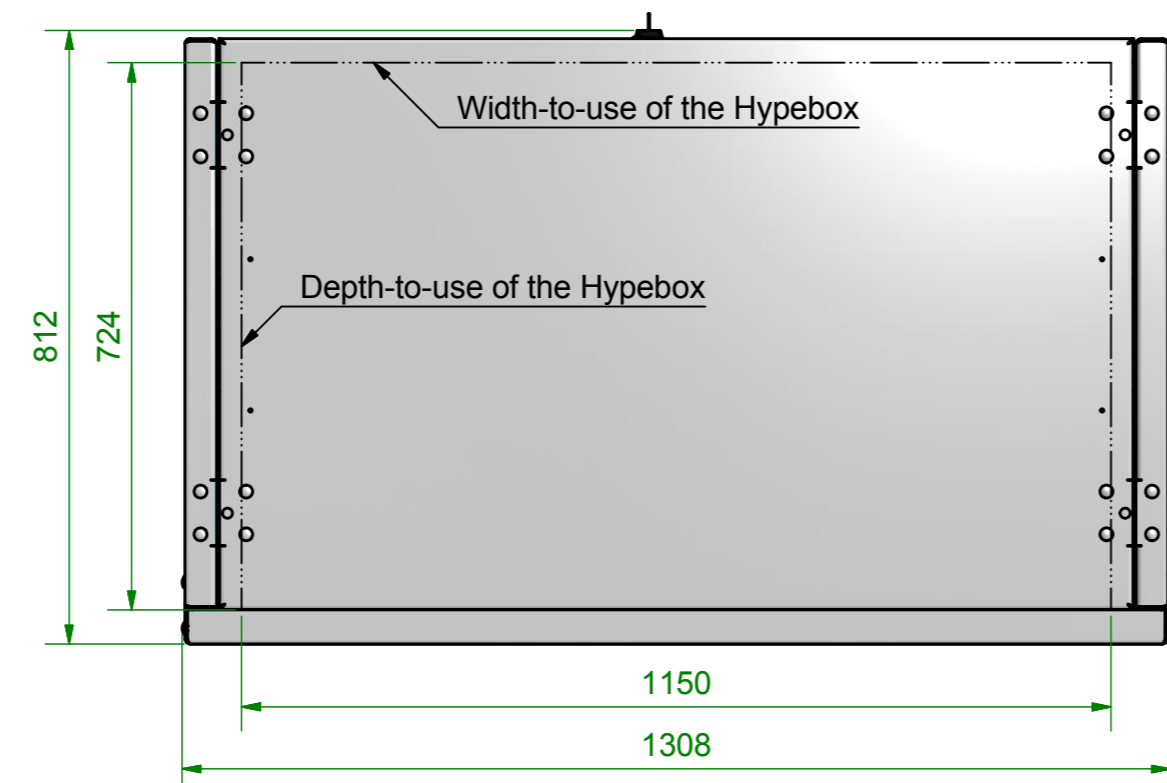

Bottom View 1:10

Righthand View 1:10

Front View 1:10

Lefthand View 1:10

Back View 1:10

Isometric View 1:20

Top View 1:10

Isometric View 1:20
Open Doors

84" Hypebox/HBT84P		MMT	
Hypebox HBT84P G4 V1.0		www.mmt.io	
drawing by: D. Lange	checked by: D. Lange	approved by: D. Lange	released by: D. Lange
created on: 18.12.2014	drawn on: 30.03.2015	checked on: 01.04.2015	released on: 01.04.2015
material: non-treated	material: non-treated	material: non-treated	material: non-treated
color: 231 kg	weight: 231 kg	size: 1:10	sheet: A0 1/1