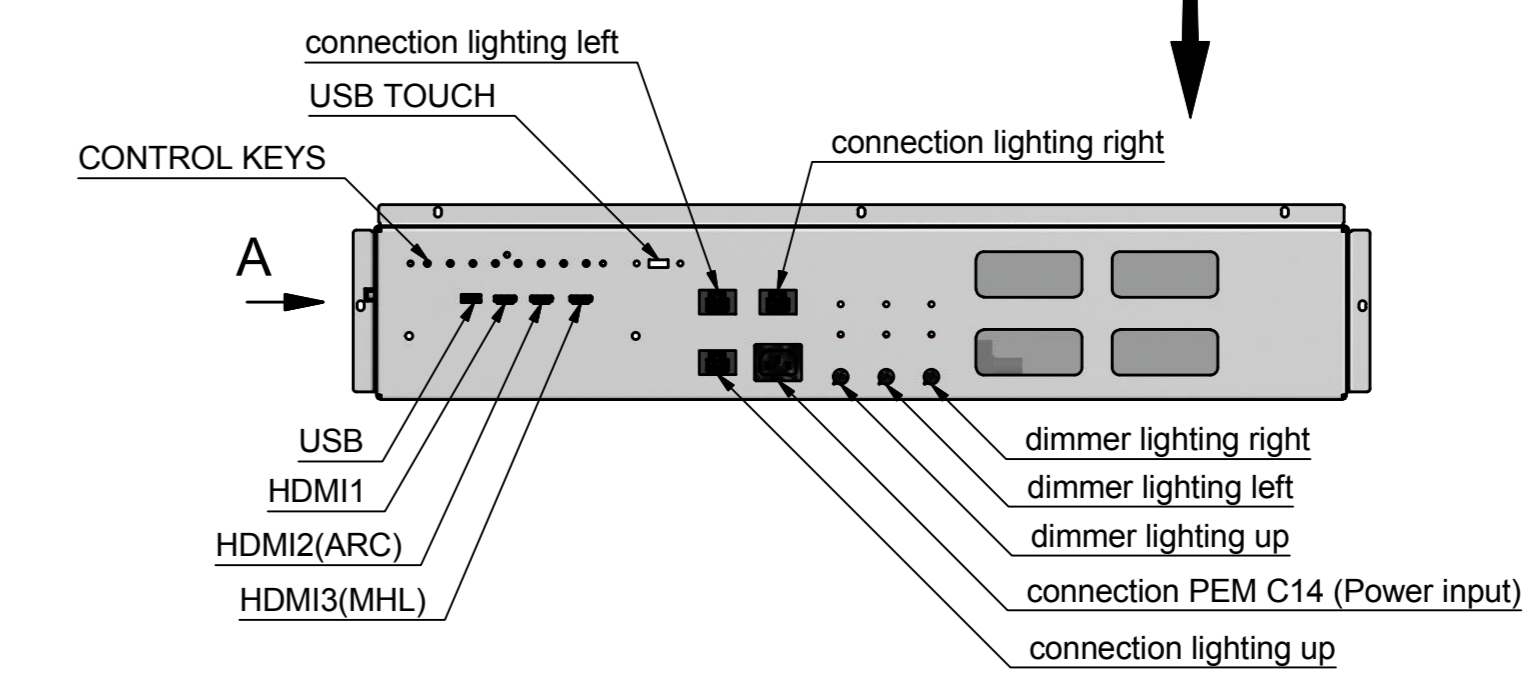

Bottom View 1:10

Righthand View 1:10

Front View 1:10

Lefthand View 1:10

Back View 1:10

Isometric View 1:20

Top View 1:10

Isometric View 1:20
Open Doors

84" Hypebox/HBT84P		MMT	
Hypebox HBT84P G4 V1.0		www.mmt.io	
drawing by: D. Lange	checked by: D. Lange	approved by: D. Lange	released by: D. Lange
created on: 18.12.2014	drawn on: 30.03.2015	checked on: 01.04.2015	released on: 01.04.2015
material: non-treated	material: non-treated	material: non-treated	material: non-treated
color: 231 kg	weight: 231 kg	size: 1:10	sheet: A0 1/1