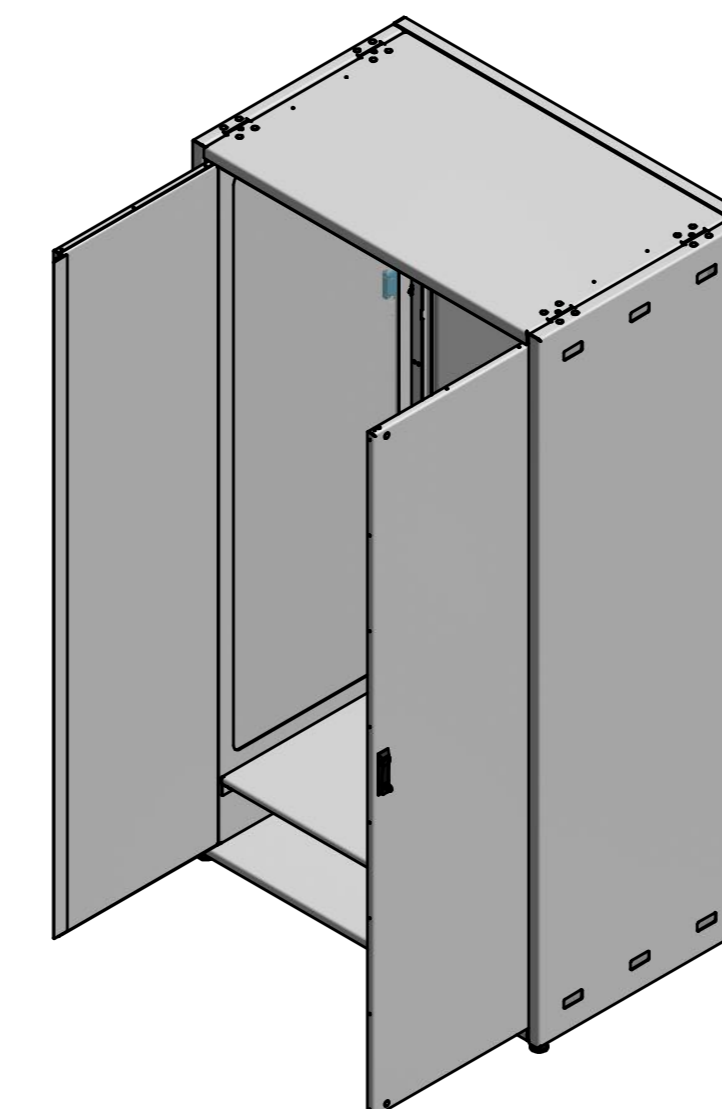

Bottom View 1:10

Righthand View 1:10

Front View 1:10

Lefthand View 1:10

Back View 1:10

Isometric View 1:20

Top View 1:10

Isometric View 1:20
Open Doors

84" Hypebox/HBT84P		MMT	
Hypebox HBT84P G4 V1.0		www.mmt.io	
drawing by: D. Lange	checked by: D. Lange	approved by: D. Lange	released by: D. Lange
created on: 18.12.2014	drawn on: 30.03.2015	checked on: 01.04.2015	released on: 01.04.2015
material: non-treated	material: non-treated	material: non-treated	material: non-treated
color: 231 kg	weight: 231 kg	size: 1:10	sheet: A0 1/1