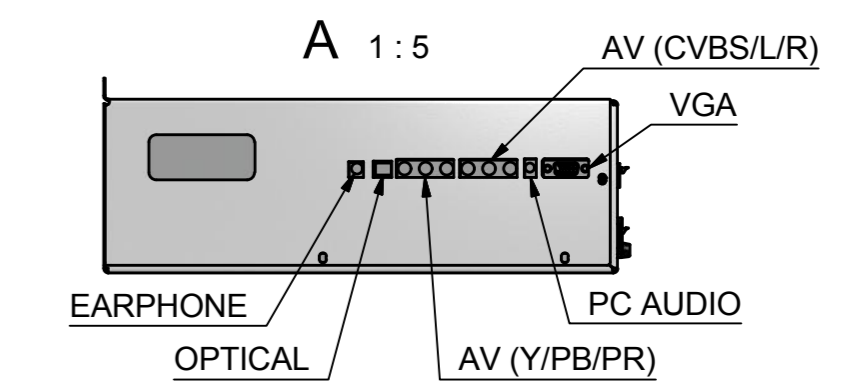

Bottom View 1:10

Righthand View 1:10

Front View 1:10

Lefthand View 1:10

Back View 1:10

Isometric View 1:20

Top View 1:10

Isometric View 1:20
Open Doors

84" Hypebox/HBT84P		MMT	
Hypebox HBT84P G4 V1.0		www.mmt.io	
drawing by: D. Lange	checked by: D. Lange	approved by: D. Lange	released by: D. Lange
created on: 18.12.2014	drawn on: 30.03.2015	checked on: 01.04.2015	released on: 01.04.2015
material: non-treated	material: non-treated	material: non-treated	material: non-treated
color: 231 kg	weight: 231 kg	size: 1:10	sheet: A0 1/1